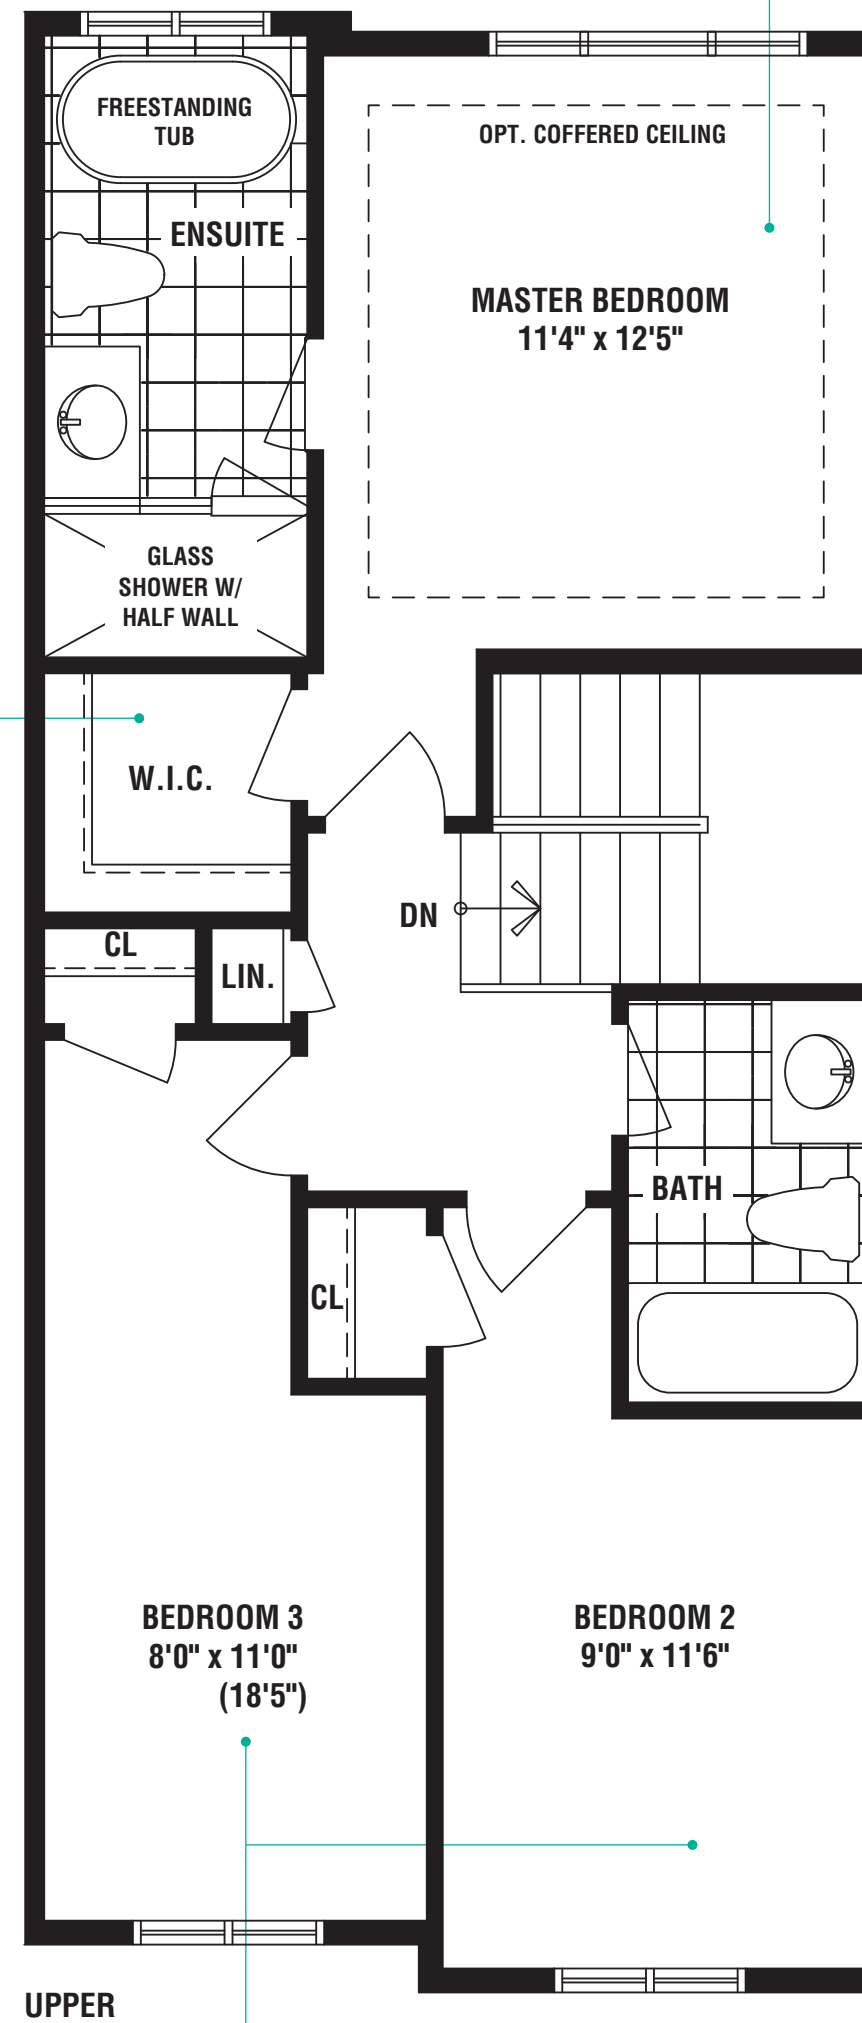

MONTGOMERY

1897 SQ FT
2181 SQ FT WITH OPTIONAL FINISHED BASEMENT

A covered porch creates a sense of connection with your yard and all the wonderful nature that surrounds you

With two optional pantries available, your family can enjoy an abundance of kitchen storage space for all your mealtime essentials

On the main level, an expansive great room features a charming gas fireplace, and large picture windows, creating a wonderful space for your family to relax and enjoy some quality time together

A generously proportioned walk-in closet is essential for any master suite

The large main level covered terrace is ideal for summer dining, entertaining and more

The flush breakfast bar is the perfect place to enjoy the most important meal of the day

Homebuyers in search of a lavish retreat will love this beautiful master suite, which boasts an ensuite bathroom that includes a freestanding tub and framed glass shower

There's plenty of space for the whole family with the spacious 2nd and 3rd bedrooms

The optional upper level laundry room makes doing the family wash a whole lot easier

An optional recreation room in the basement will give your family added space to play and unwind