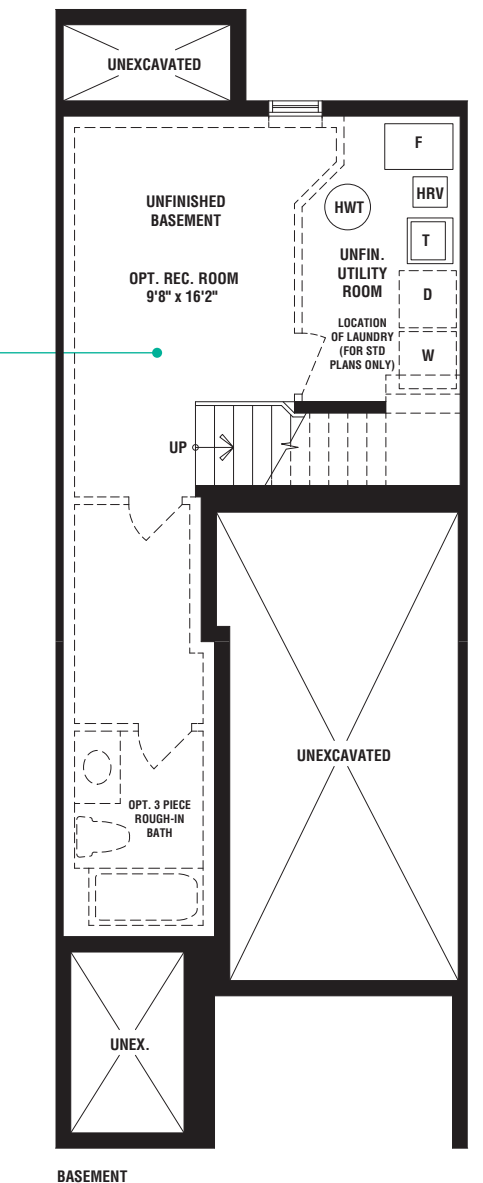

MONTGOMERY

1897 SQ FT
2181 SQ FT WITH OPTIONAL FINISHED BASEMENT

A covered porch creates a sense of connection with your yard and all the wonderful nature that surrounds you

With two optional pantries available, your family can enjoy an abundance of kitchen storage space for all your mealtime essentials

On the main level, an expansive great room features a charming gas fireplace, and large picture windows, creating a wonderful space for your family to relax and enjoy some quality time together

A generously proportioned walk-in closet is essential for any master suite

The large main level covered terrace is ideal for summer dining, entertaining and more

The flush breakfast bar is the perfect place to enjoy the most important meal of the day

Homebuyers in search of a lavish retreat will love this beautiful master suite, which boasts an ensuite bathroom that includes a freestanding tub and framed glass shower

There's plenty of space for the whole family with the spacious 2nd and 3rd bedrooms

The optional upper level laundry room makes doing the family wash a whole lot easier

An optional recreation room in the basement will give your family added space to play and unwind