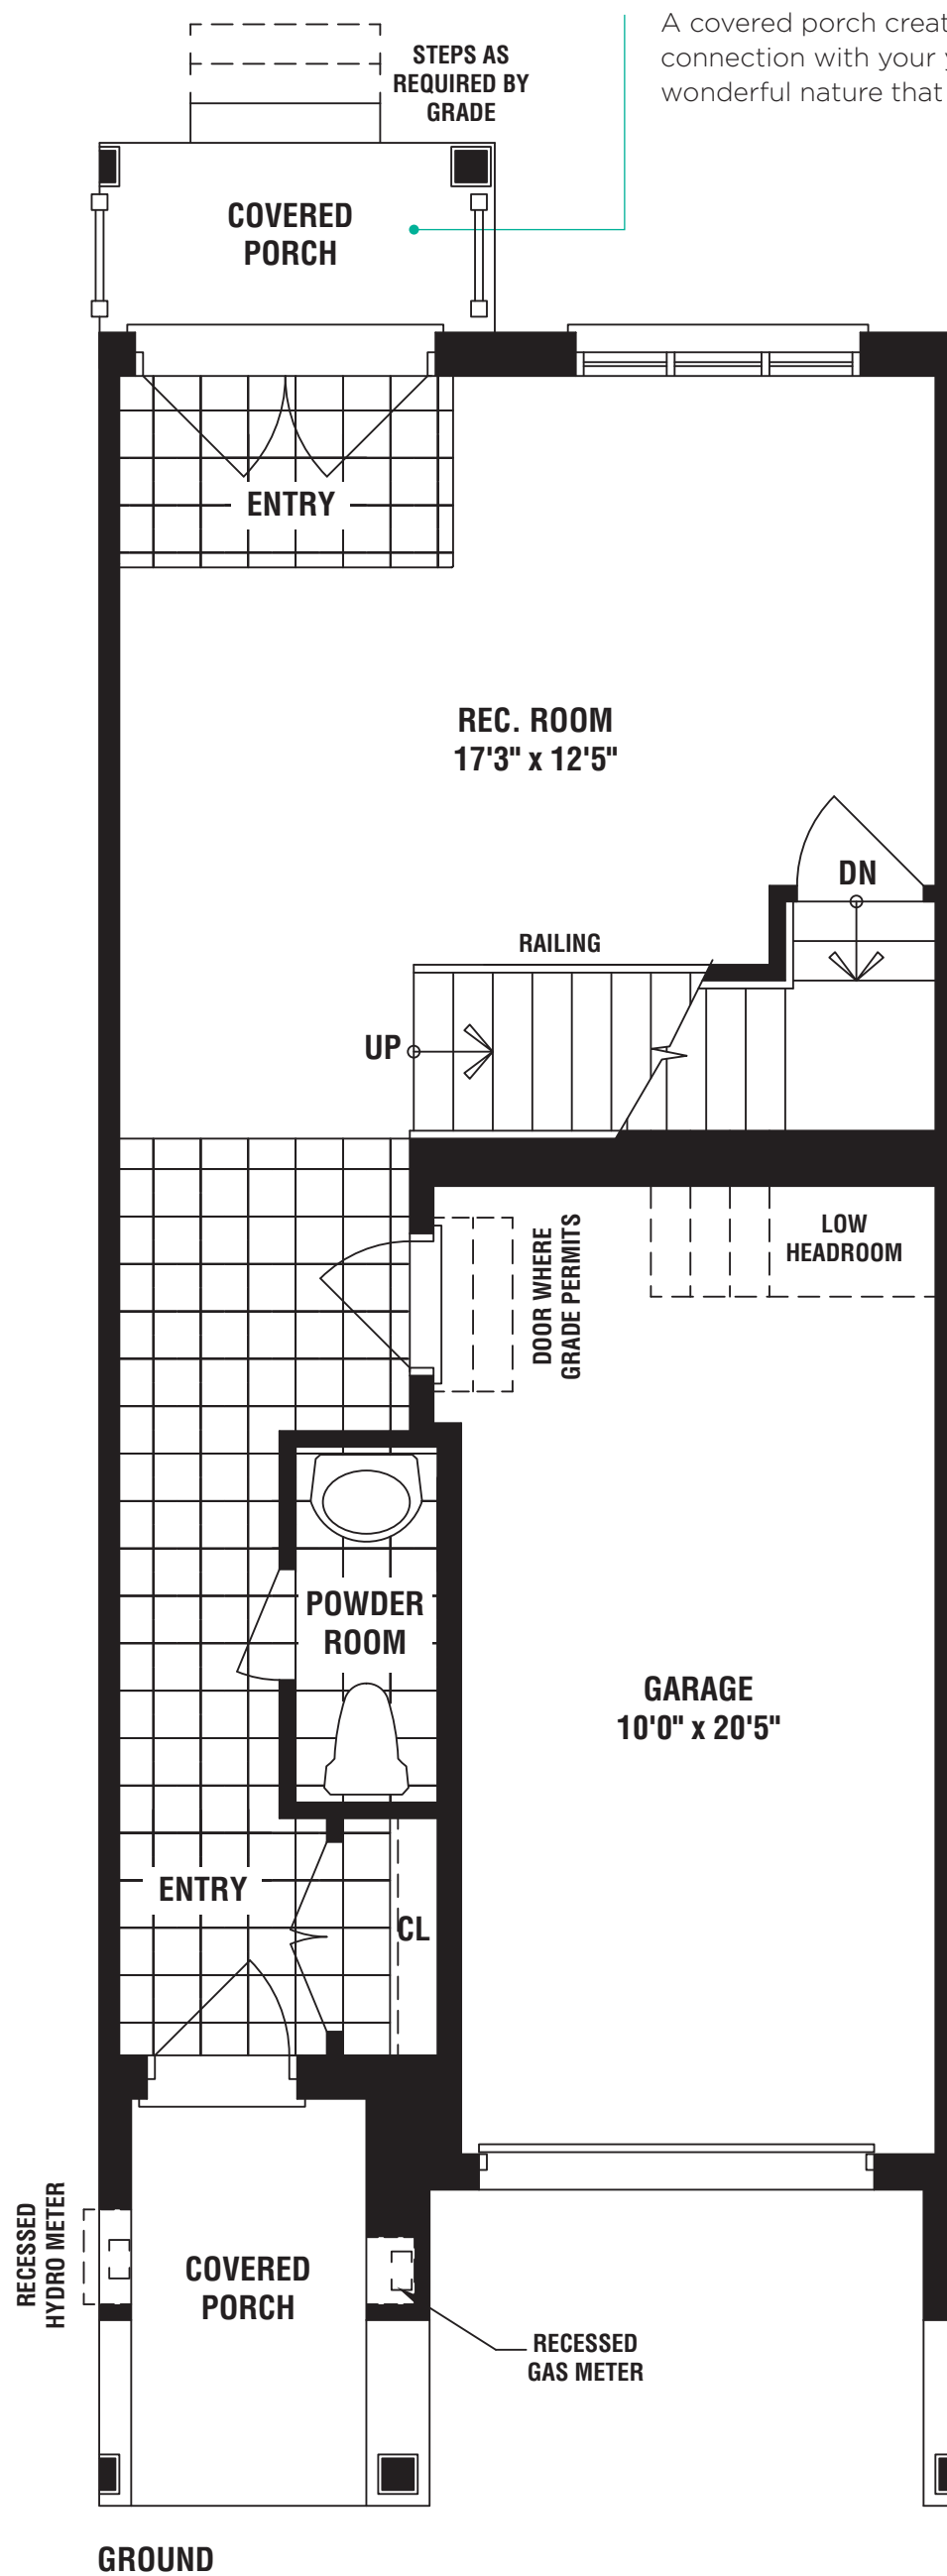

MONTGOMERY

1897 SQ FT
2181 SQ FT WITH OPTIONAL FINISHED BASEMENT

A covered porch creates a sense of connection with your yard and all the wonderful nature that surrounds you

With two optional pantries available, your family can enjoy an abundance of kitchen storage space for all your mealtime essentials

On the main level, an expansive great room features a charming gas fireplace, and large picture windows, creating a wonderful space for your family to relax and enjoy some quality time together

A generously proportioned walk-in closet is essential for any master suite

The large main level covered terrace is ideal for summer dining, entertaining and more

The flush breakfast bar is the perfect place to enjoy the most important meal of the day

Homebuyers in search of a lavish retreat will love this beautiful master suite, which boasts an ensuite bathroom that includes a freestanding tub and framed glass shower

There's plenty of space for the whole family with the spacious 2nd and 3rd bedrooms

The optional upper level laundry room makes doing the family wash a whole lot easier

An optional recreation room in the basement will give your family added space to play and unwind