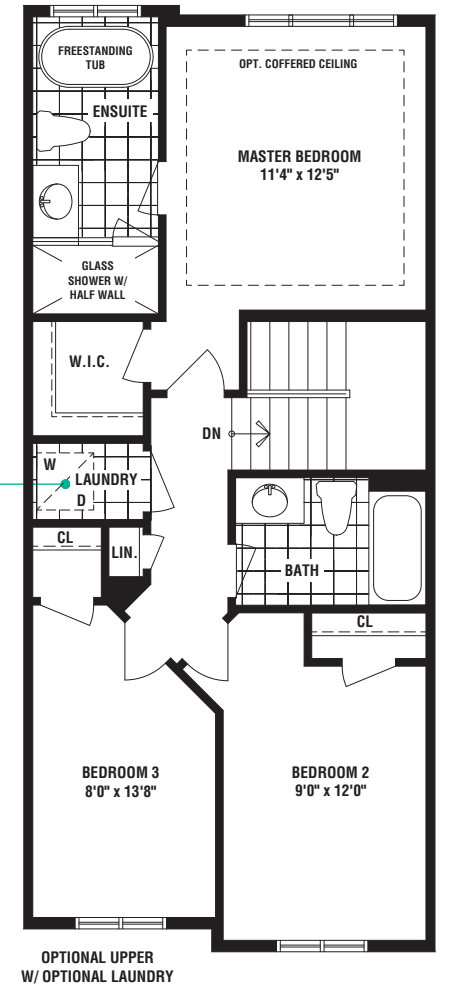

MONTGOMERY

1897 SQ FT
2181 SQ FT WITH OPTIONAL FINISHED BASEMENT

A covered porch creates a sense of connection with your yard and all the wonderful nature that surrounds you

With two optional pantries available, your family can enjoy an abundance of kitchen storage space for all your mealtime essentials

On the main level, an expansive great room features a charming gas fireplace, and large picture windows, creating a wonderful space for your family to relax and enjoy some quality time together

A generously proportioned walk-in closet is essential for any master suite

The large main level covered terrace is ideal for summer dining, entertaining and more

The flush breakfast bar is the perfect place to enjoy the most important meal of the day

Homebuyers in search of a lavish retreat will love this beautiful master suite, which boasts an ensuite bathroom that includes a freestanding tub and framed glass shower

There's plenty of space for the whole family with the spacious 2nd and 3rd bedrooms

The optional upper level laundry room makes doing the family wash a whole lot easier

An optional recreation room in the basement will give your family added space to play and unwind