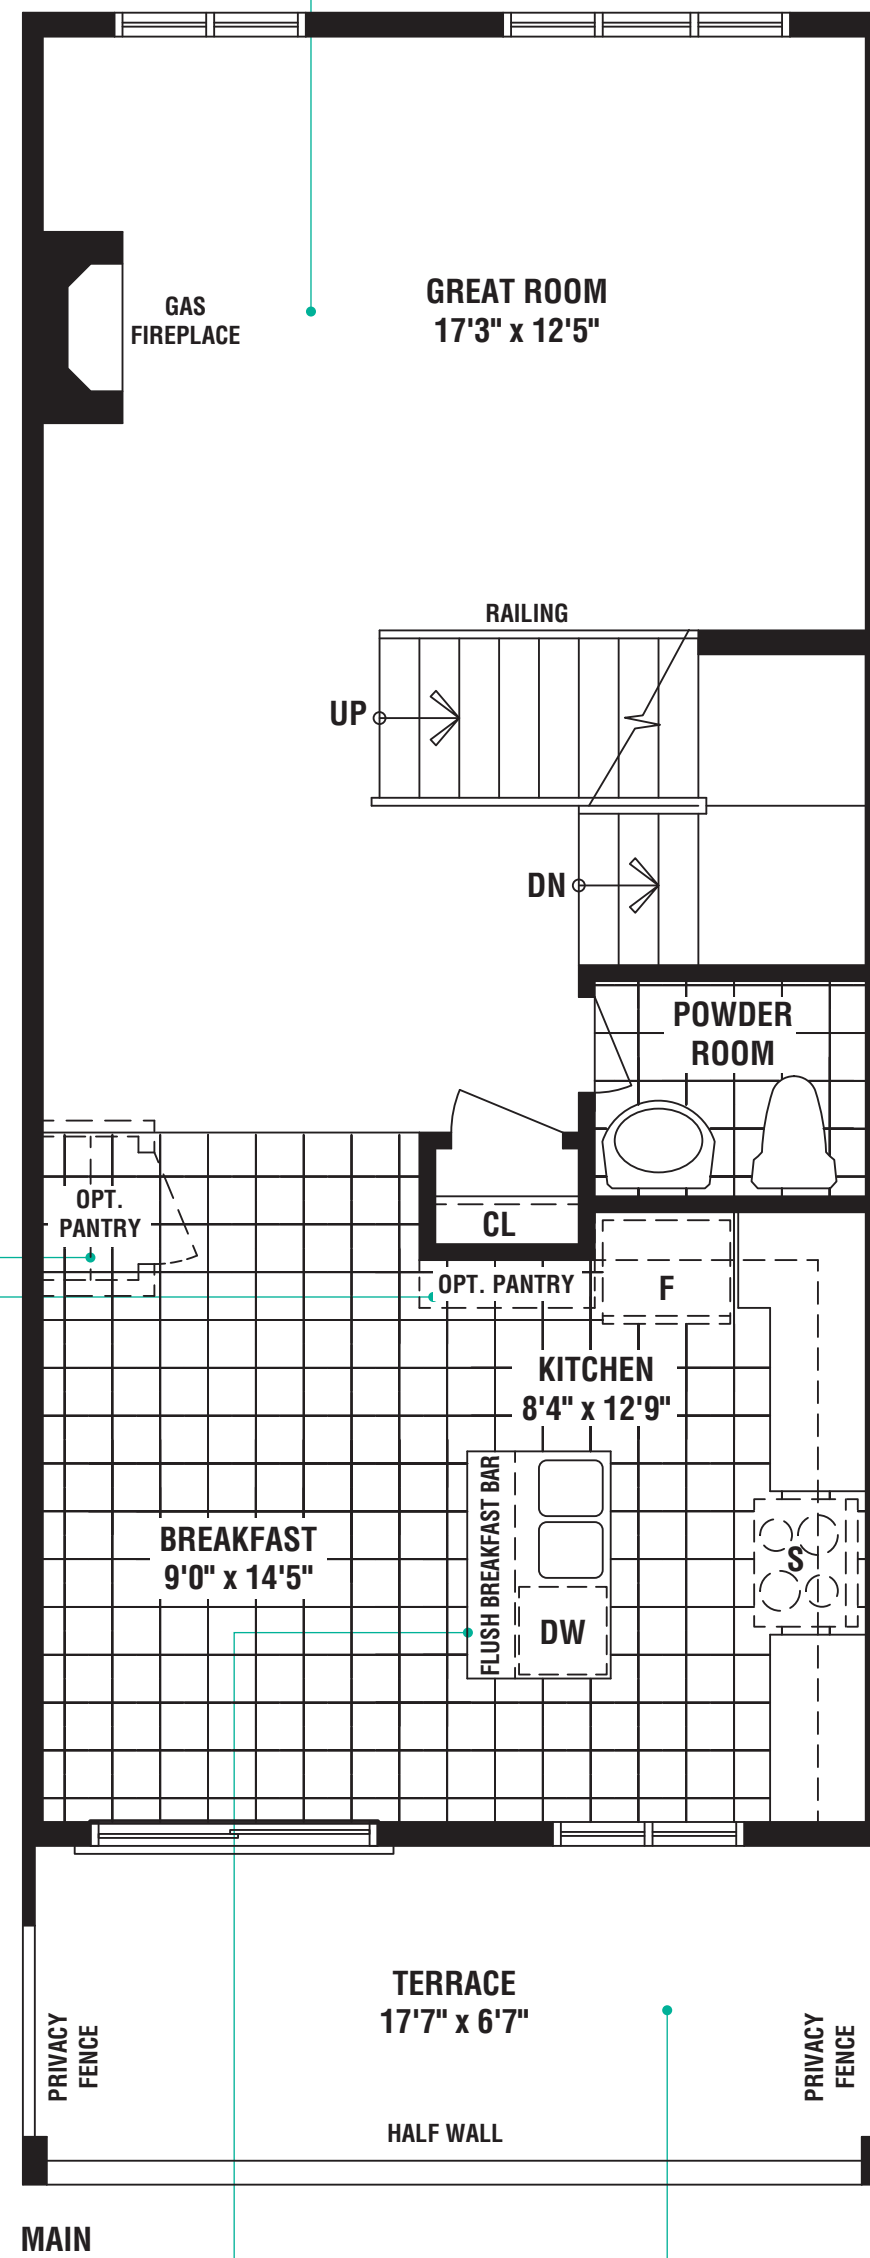

MONTGOMERY

1897 SQ FT
2181 SQ FT WITH OPTIONAL FINISHED BASEMENT

A covered porch creates a sense of connection with your yard and all the wonderful nature that surrounds you

With two optional pantries available, your family can enjoy an abundance of kitchen storage space for all your mealtime essentials

On the main level, an expansive great room features a charming gas fireplace, and large picture windows, creating a wonderful space for your family to relax and enjoy some quality time together

A generously proportioned walk-in closet is essential for any master suite

The large main level covered terrace is ideal for summer dining, entertaining and more

The flush breakfast bar is the perfect place to enjoy the most important meal of the day

Homebuyers in search of a lavish retreat will love this beautiful master suite, which boasts an ensuite bathroom that includes a freestanding tub and framed glass shower