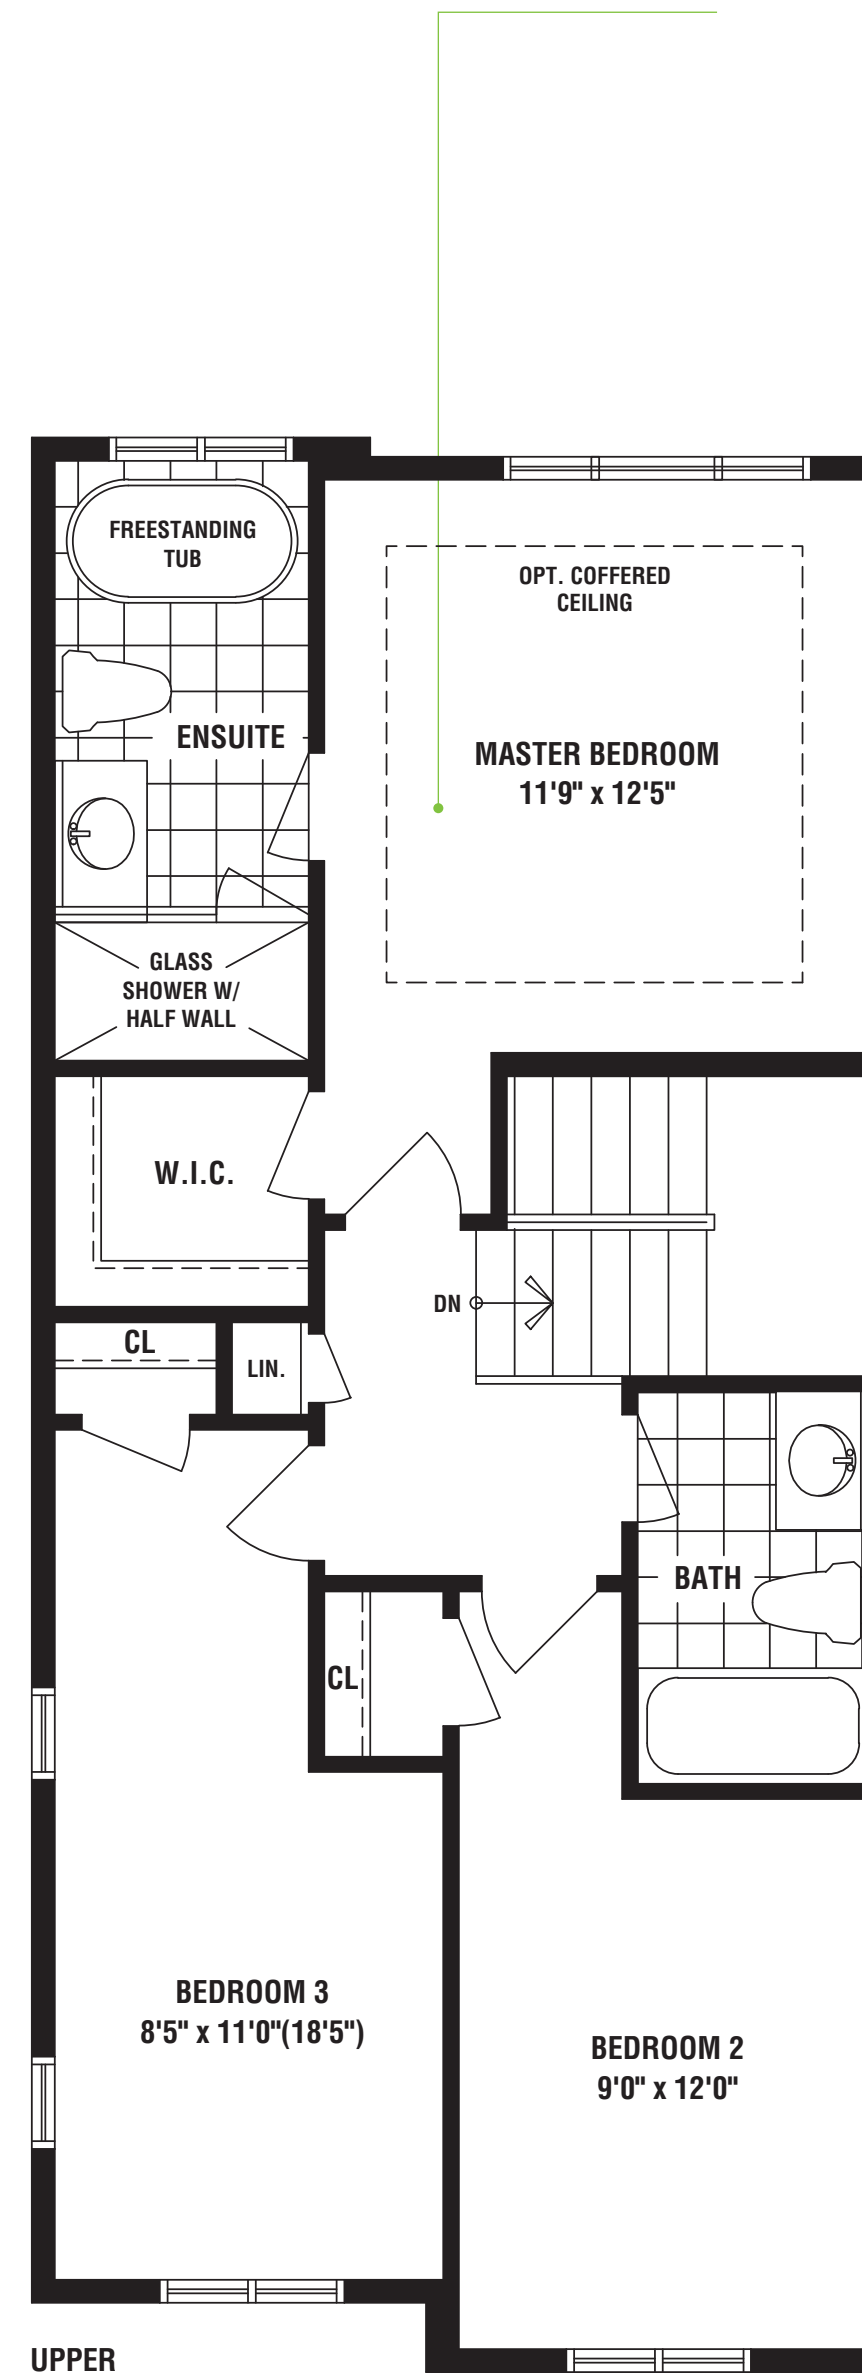

# WATFORD

1990 SQ FT  
2293 SQ FT WITH OPTIONAL FINISHED BASEMENT

Homebuyers in search of a lavish retreat will love this beautiful master suite, which boasts an ensuite bathroom that includes a freestanding tub and framed glass shower

A covered porch creates a sense of connection with your yard and all the wonderful nature that surrounds you

With a cozy gas fireplace to snuggle up beside in the great room, you might just choose to stay in for the night a little more often

The flush breakfast bar is the perfect place to enjoy the most important meal of the day

The main floor covered terrace is the perfect setting for summer family dinners, entertaining, or just relaxing with a good book on a lazy afternoon

The optional upper level laundry room makes doing the family wash a whole lot easier

An optional recreation room in the basement will give your family added space to play and unwind