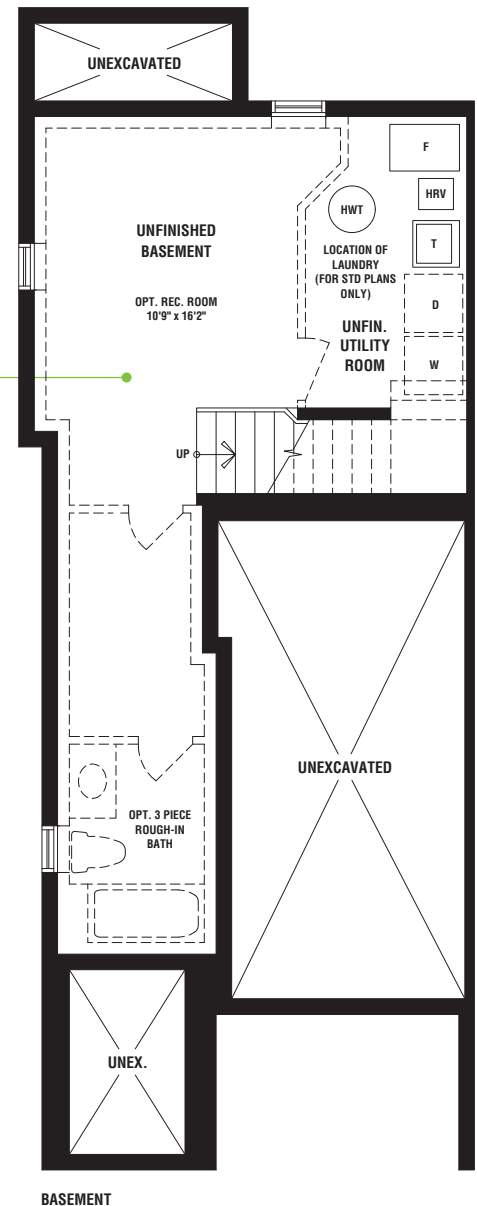

# WATFORD

1990 SQ FT  
2293 SQ FT WITH OPTIONAL FINISHED BASEMENT

Homebuyers in search of a lavish retreat will love this beautiful master suite, which boasts an ensuite bathroom that includes a freestanding tub and framed glass shower

A covered porch creates a sense of connection with your yard and all the wonderful nature that surrounds you

With a cozy gas fireplace to snuggle up beside in the great room, you might just choose to stay in for the night a little more often

The flush breakfast bar is the perfect place to enjoy the most important meal of the day

The main floor covered terrace is the perfect setting for summer family dinners, entertaining, or just relaxing with a good book on a lazy afternoon

The optional upper level laundry room makes doing the family wash a whole lot easier

An optional recreation room in the basement will give your family added space to play and unwind