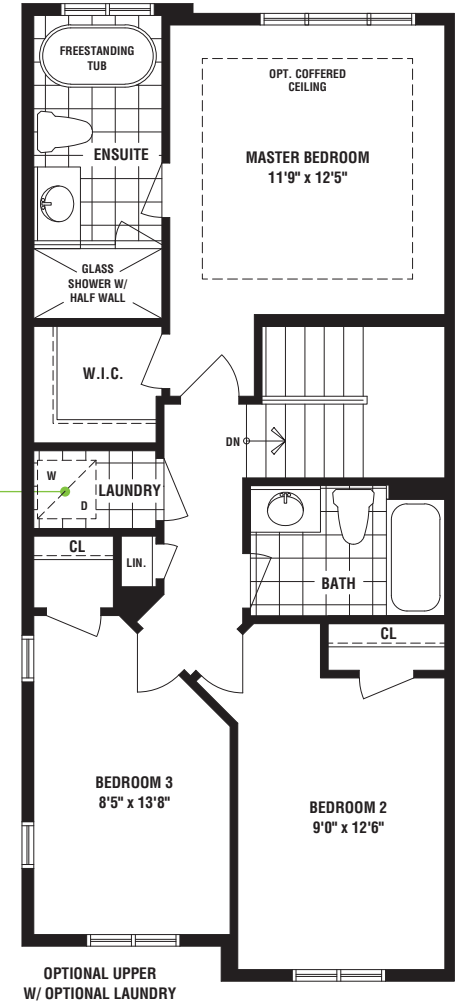

# WATFORD

1990 SQ FT  
2293 SQ FT WITH OPTIONAL FINISHED BASEMENT

Homebuyers in search of a lavish retreat will love this beautiful master suite, which boasts an ensuite bathroom that includes a freestanding tub and framed glass shower

A covered porch creates a sense of connection with your yard and all the wonderful nature that surrounds you

With a cozy gas fireplace to snuggle up beside in the great room, you might just choose to stay in for the night a little more often

The optional upper level laundry room makes doing the family wash a whole lot easier

An optional recreation room in the basement will give your family added space to play and unwind