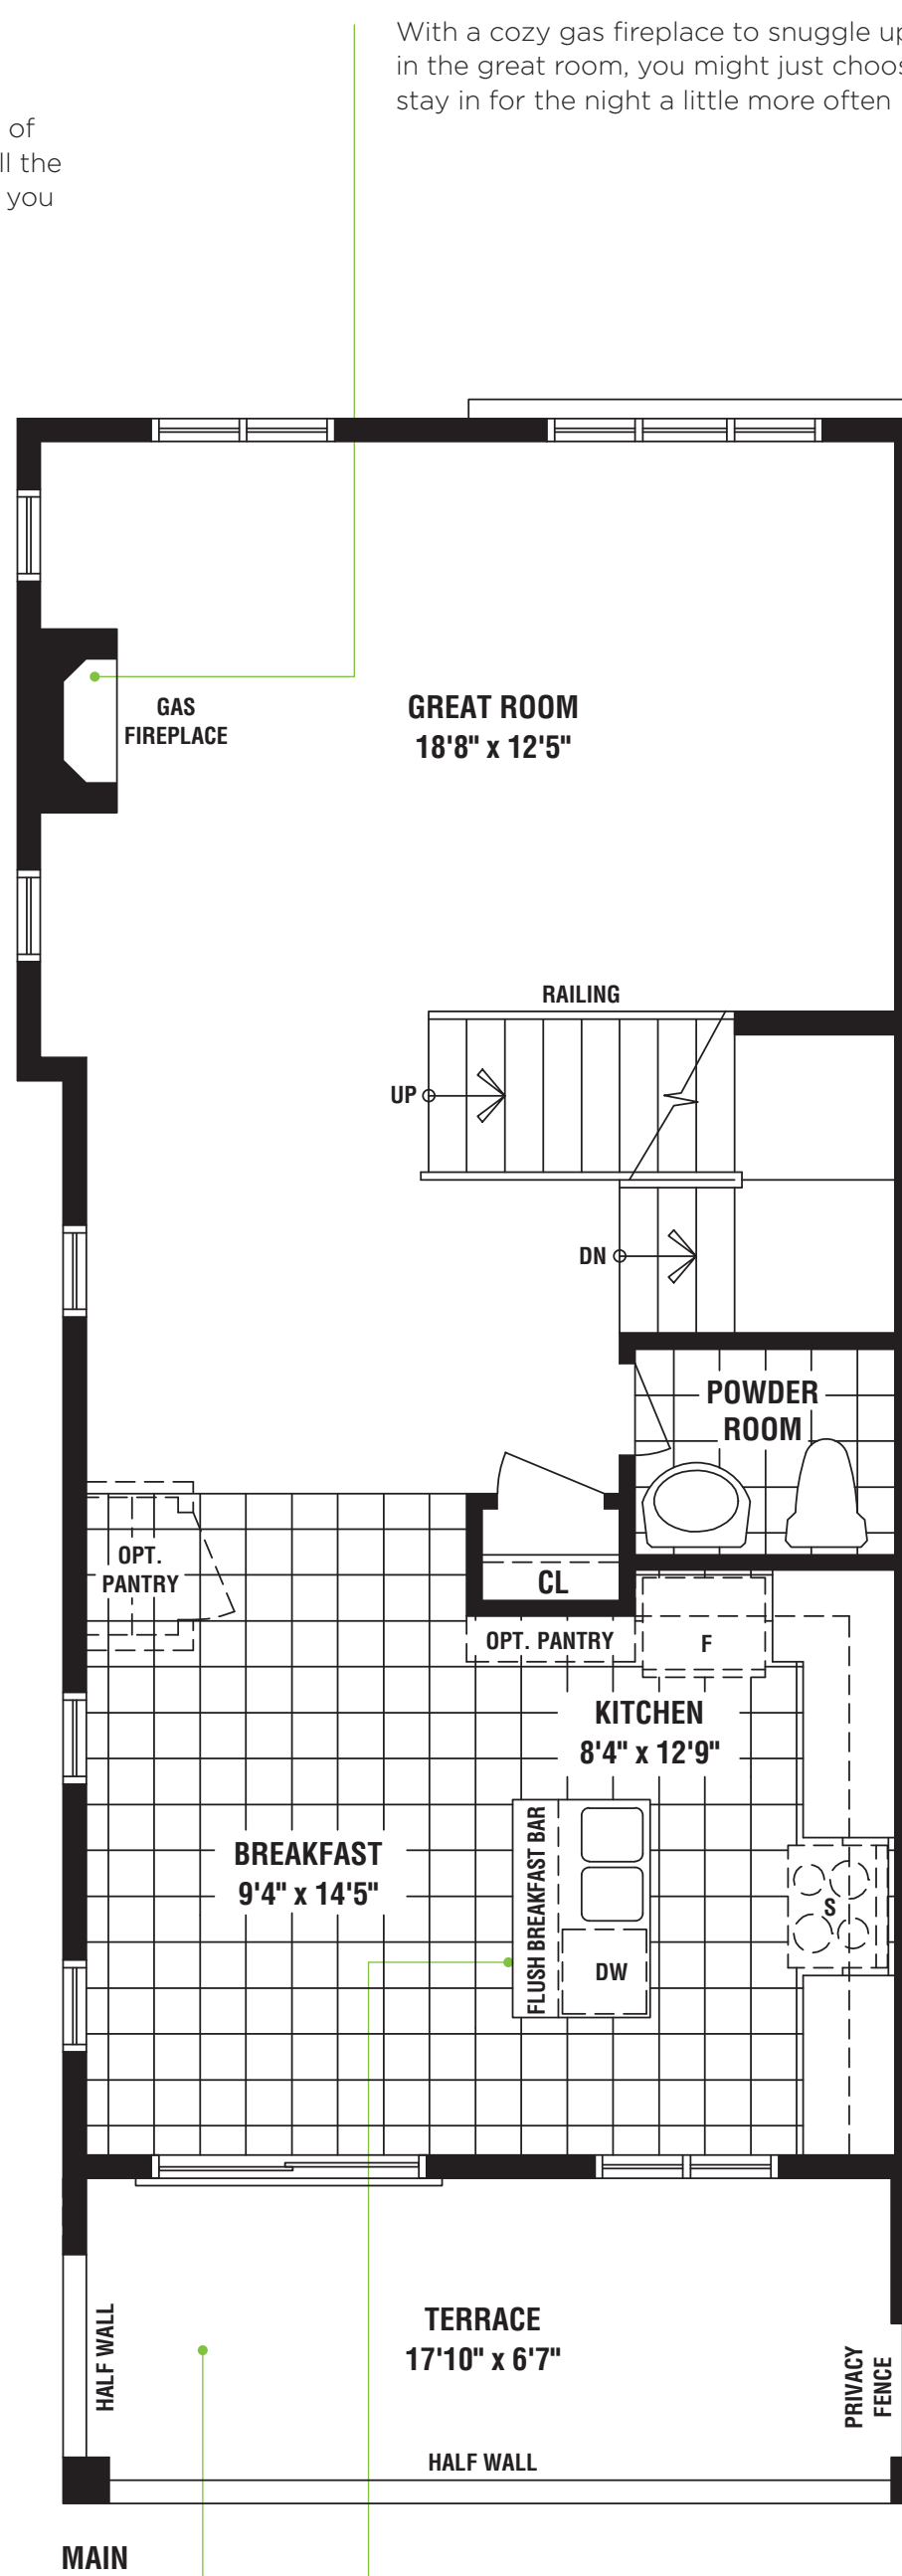

With a cozy gas fireplace to snuggle up beside in the great room, you might just choose to stay in for the night a little more often

The flush breakfast bar is the perfect place to enjoy the most important meal of the day

The main floor covered terrace is the perfect setting for summer family dinners, entertaining, or just relaxing with a good book on a lazy afternoon