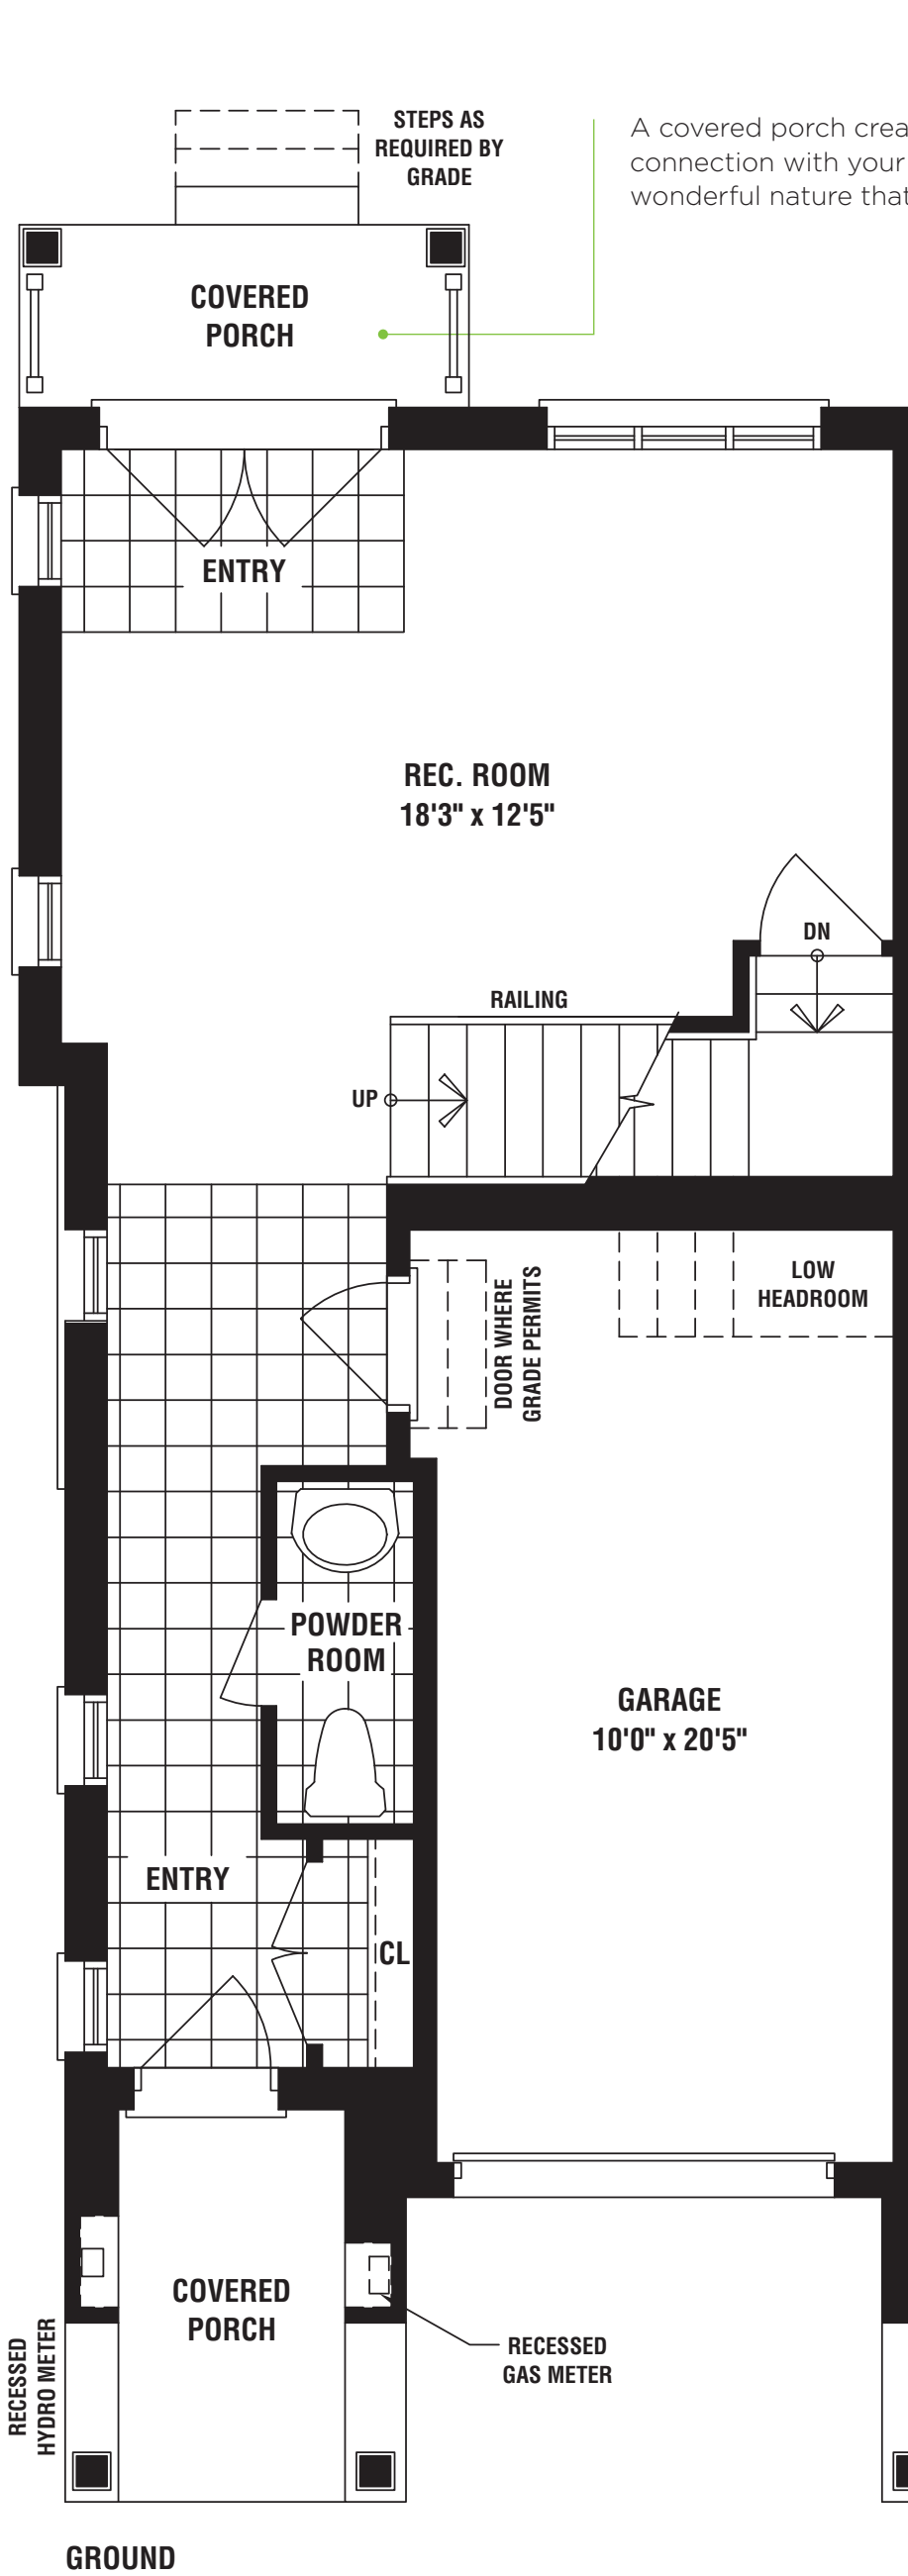

# WATFORD

1990 SQ FT  
2293 SQ FT WITH OPTIONAL FINISHED BASEMENT

Homebuyers in search of a lavish retreat will love this beautiful master suite, which boasts an ensuite bathroom that includes a freestanding tub and framed glass shower

A covered porch creates a sense of connection with your yard and all the wonderful nature that surrounds you

With a cozy gas fireplace to snuggle up beside in the great room, you might just choose to stay in for the night a little more often

The flush breakfast bar is the perfect place to enjoy the most important meal of the day

The main floor covered terrace is the perfect setting for summer family dinners, entertaining, or just relaxing with a good book on a lazy afternoon