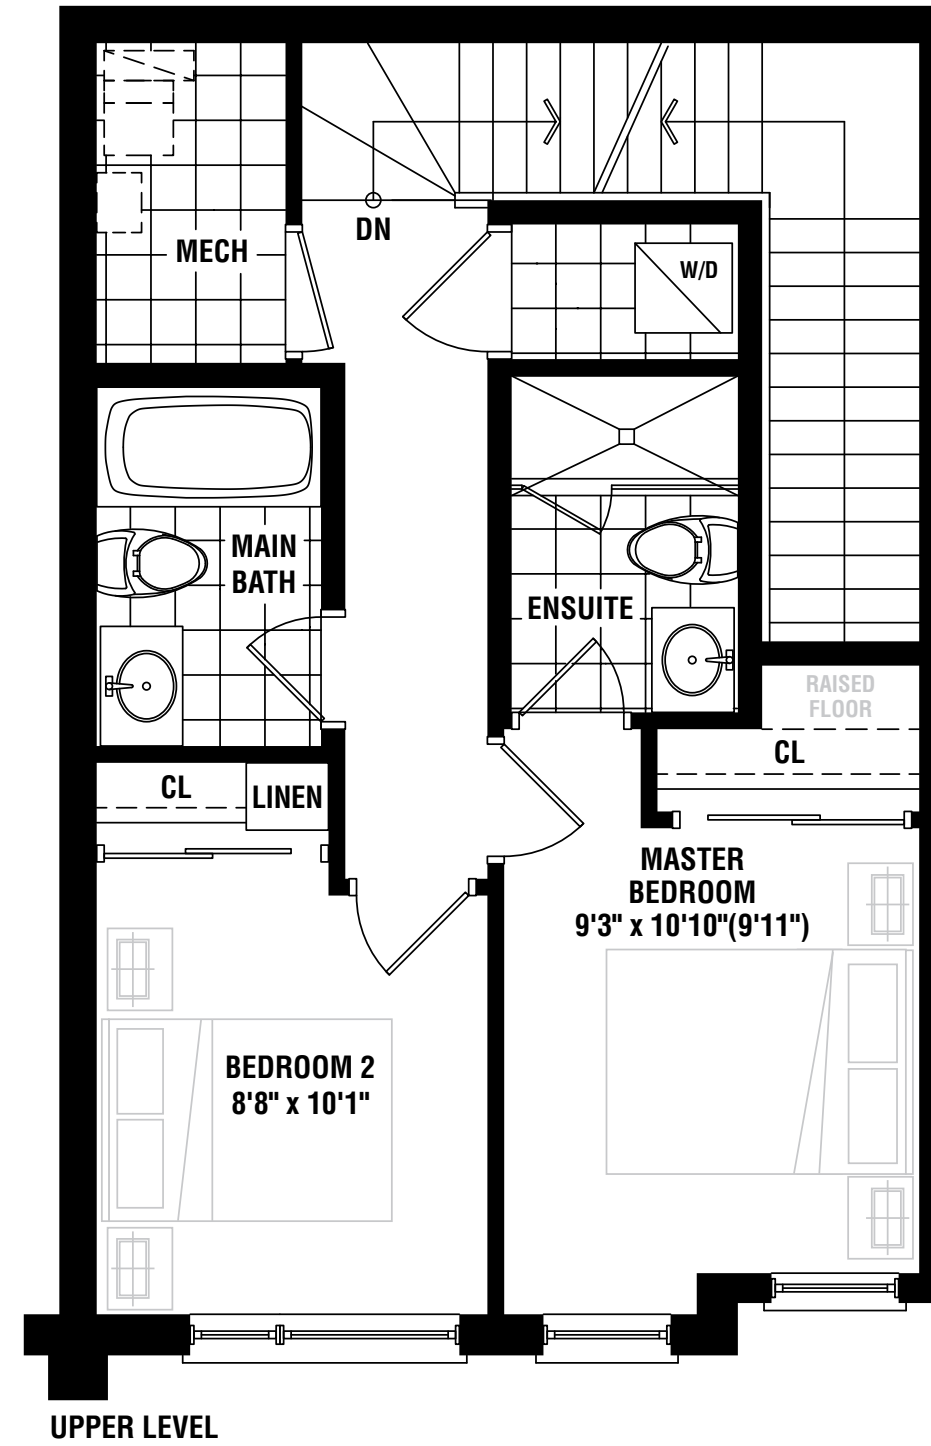

# GARDENWAY

988 SQ. FT.

ALL AREAS AND STATED ROOM DIMENSIONS ARE APPROXIMATE.  
ACTUAL USABLE FLOOR AREA MAY VARY FROM STATED FLOOR AREA.  
ALL RENDERINGS AND HOME SITINGS ARE ARTIST'S IMPRESSION.  
APPLIANCES NOT INCLUDED. E & O. E 2A