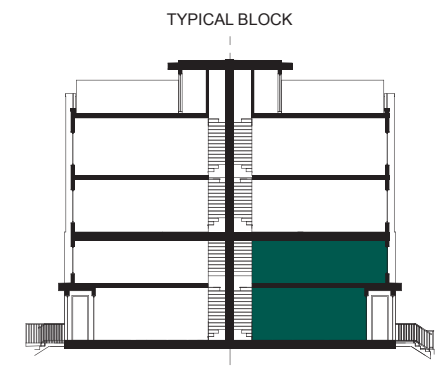

# GARDENWAY

988 SQ. FT.

ALL AREAS AND STATED ROOM DIMENSIONS ARE APPROXIMATE.  
ACTUAL USABLE FLOOR AREA MAY VARY FROM STATED FLOOR AREA.  
ALL RENDERINGS AND HOME SITINGS ARE ARTIST'S IMPRESSION.  
APPLIANCES NOT INCLUDED. E & O. E 2A