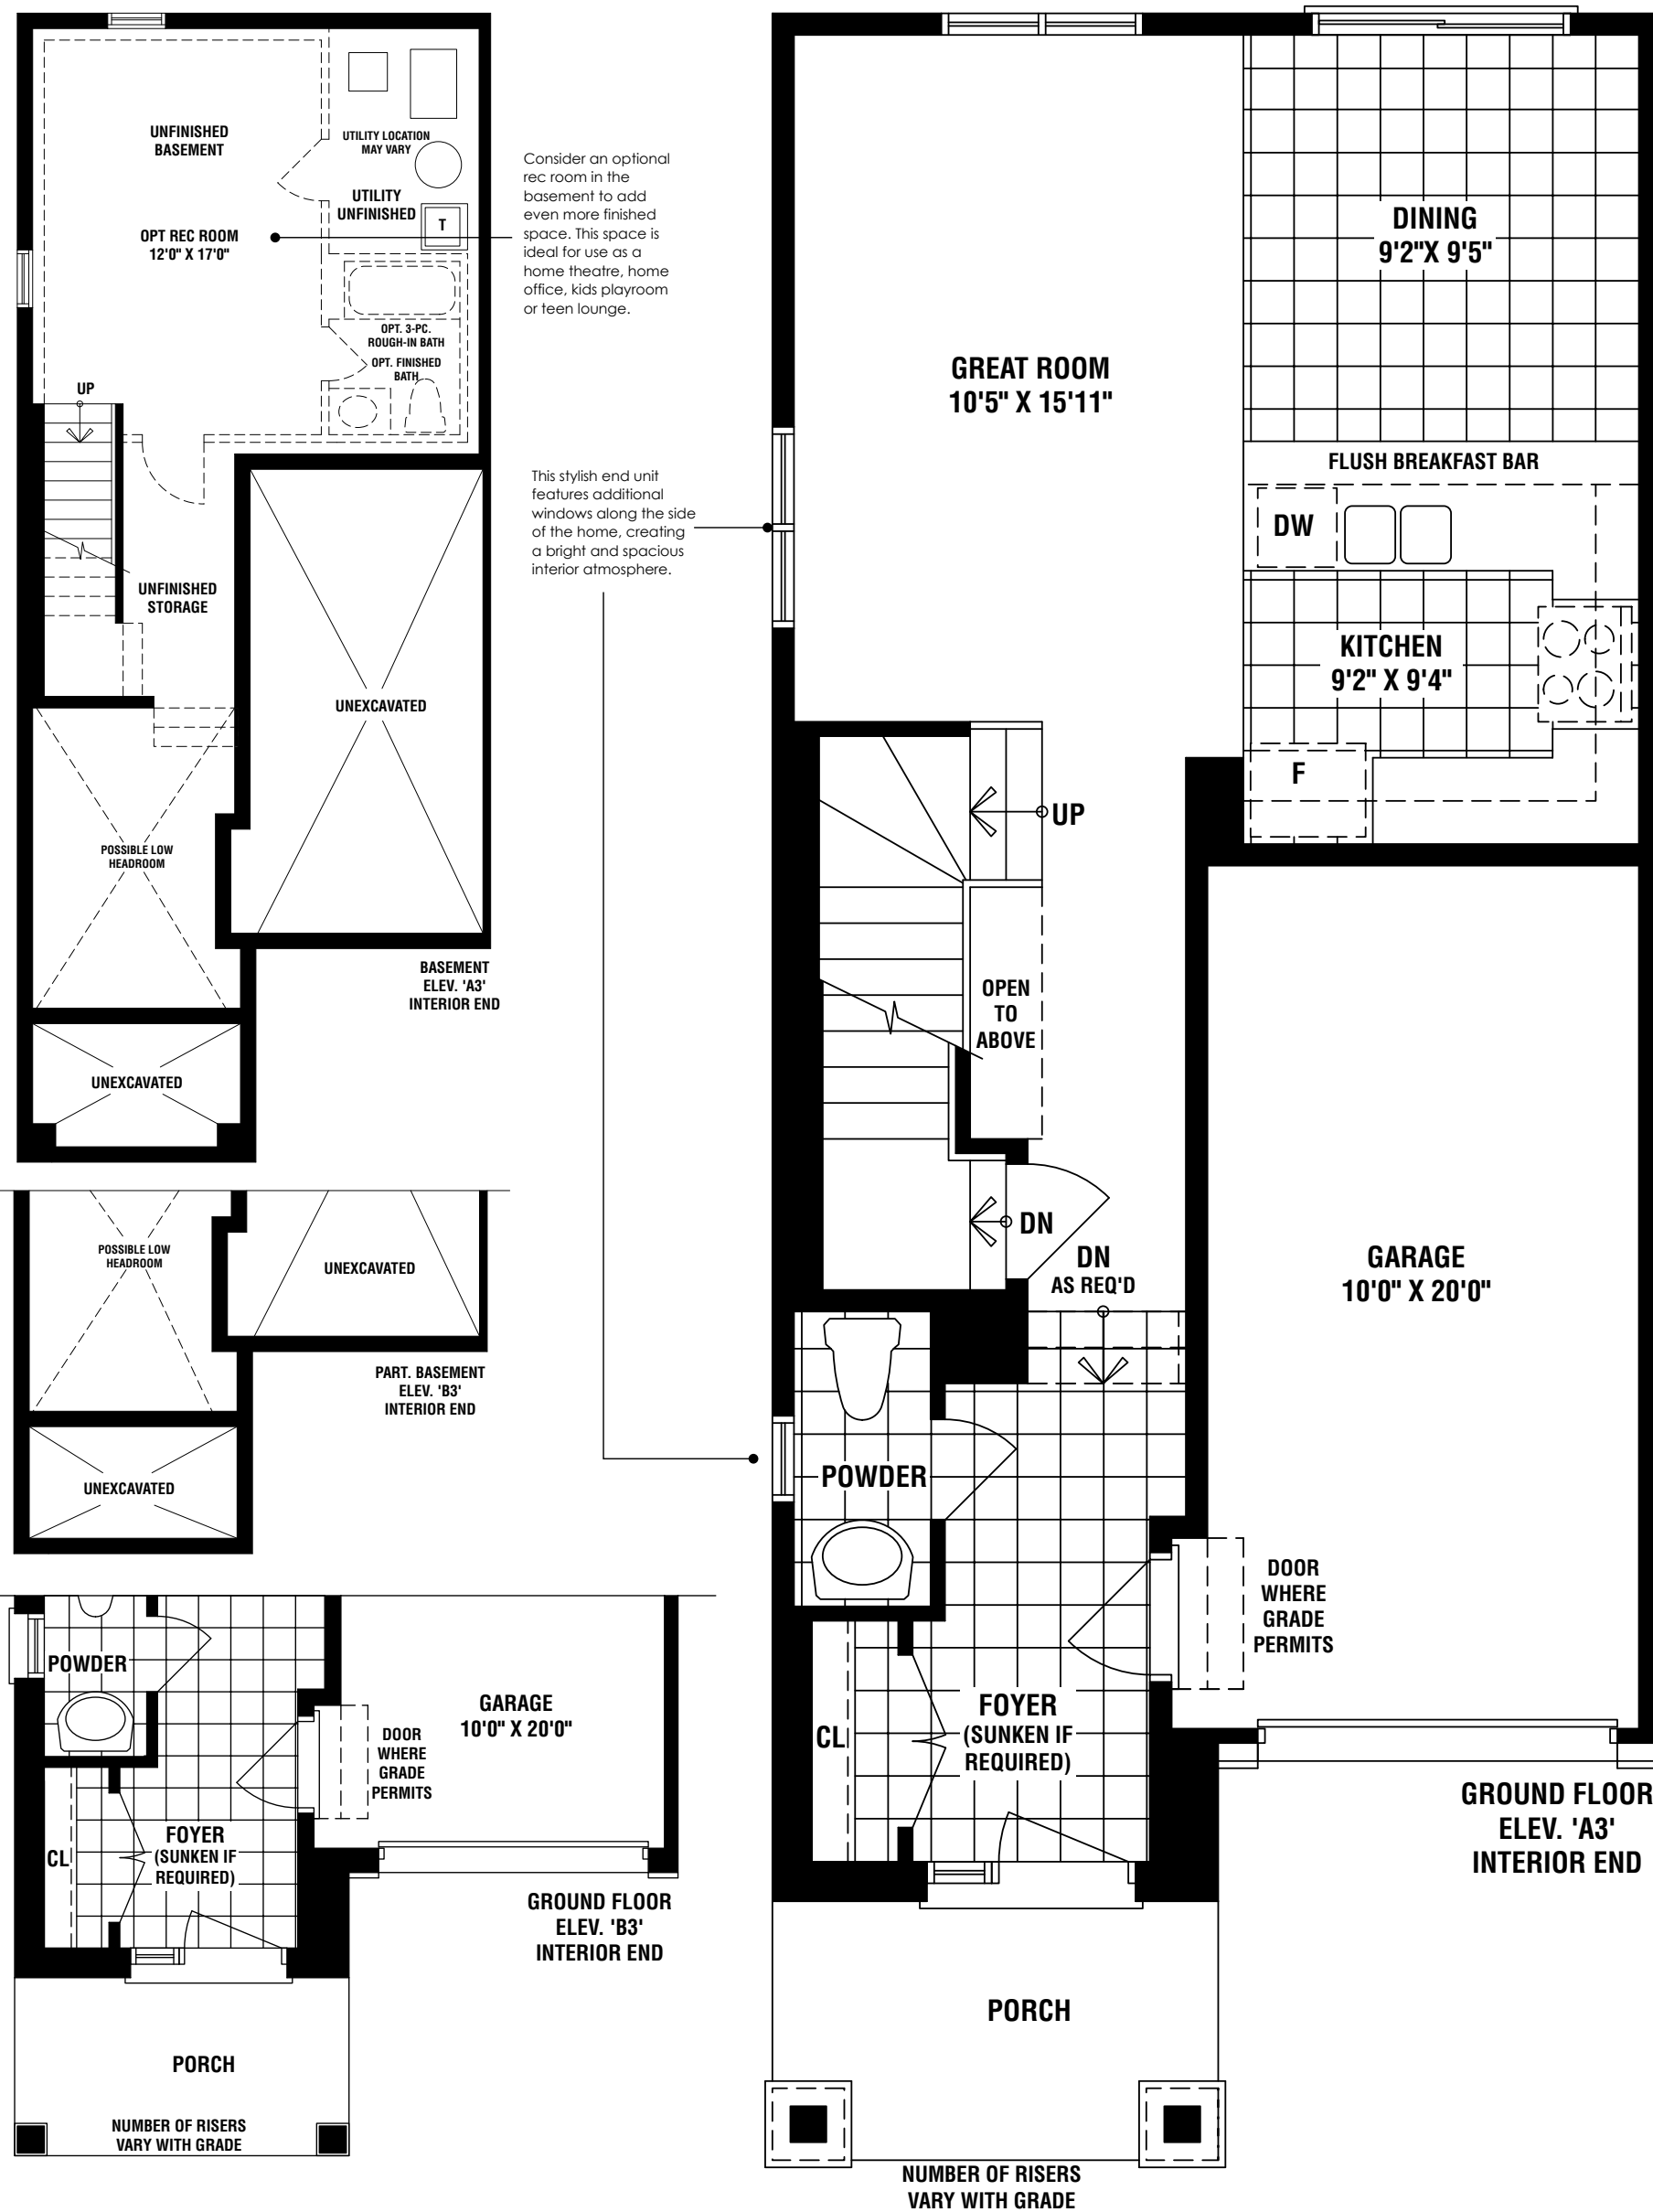

ALBERT END

ELEV A3 1498 SQ. FT.
WITH OPT. FINISHED BASEMENT 1812 SQ. FT.
ELEV B3 1498 SQ. FT.
WITH OPT. FINISHED BASEMENT 1812 SQ. FT.