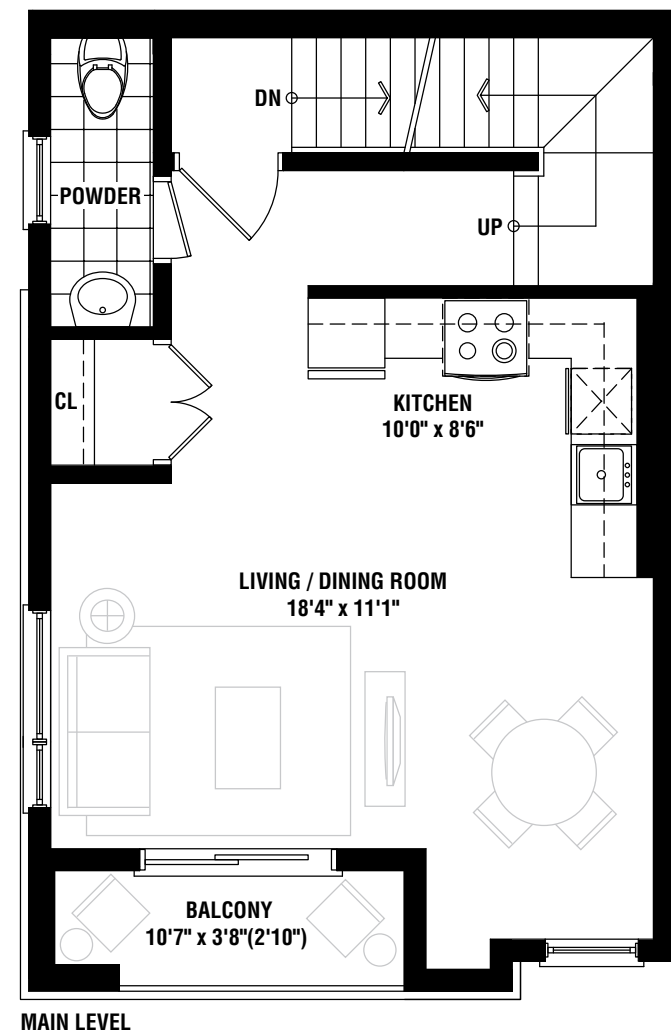

DREAMWAY

1339 SQ. FT.

ALL AREAS AND STATED ROOM DIMENSIONS ARE APPROXIMATE.
ACTUAL USABLE FLOOR AREA MAY VARY FROM STATED FLOOR AREA.
ALL RENDERINGS AND HOME SITINGS ARE ARTIST'S IMPRESSION.
APPLIANCES NOT INCLUDED. E. & O. E. 2CE