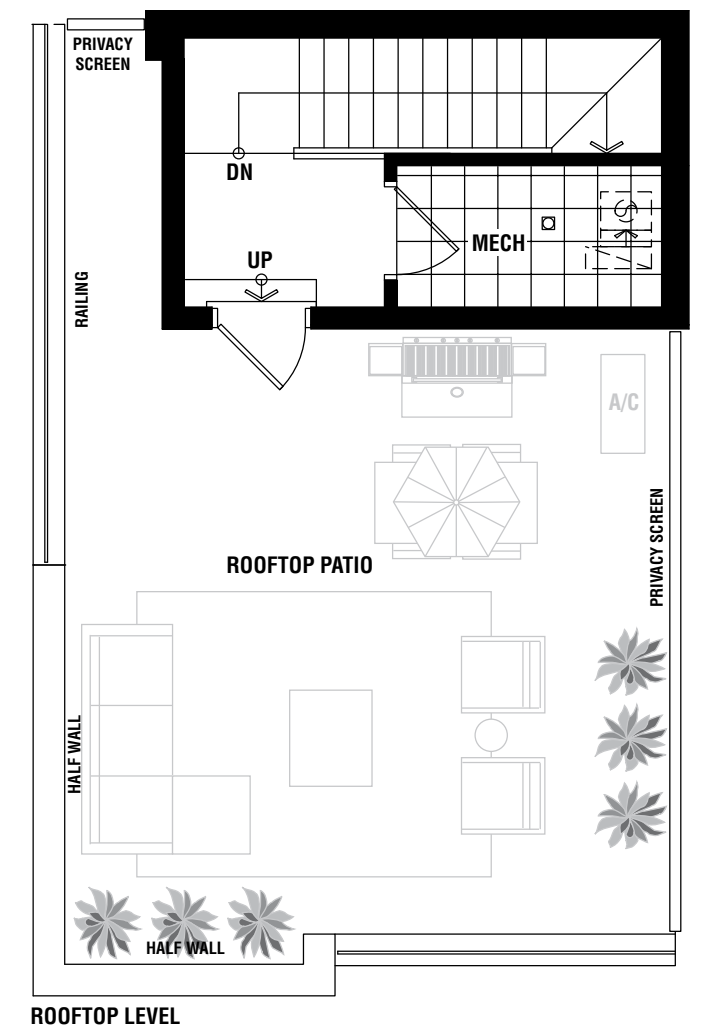

DREAMWAY

1339 SQ. FT.

ALL AREAS AND STATED ROOM DIMENSIONS ARE APPROXIMATE.
ACTUAL USABLE FLOOR AREA MAY VARY FROM STATED FLOOR AREA.
ALL RENDERINGS AND HOME SITINGS ARE ARTIST'S IMPRESSION.
APPLIANCES NOT INCLUDED. E. & O. E. 2CE