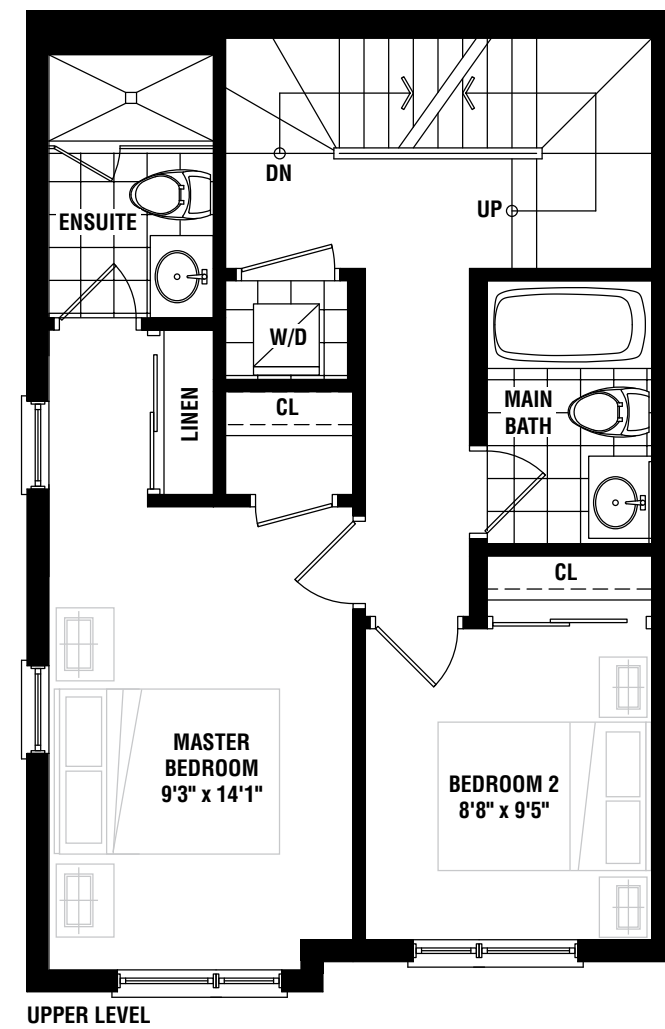

DREAMWAY

1339 SQ. FT.

ALL AREAS AND STATED ROOM DIMENSIONS ARE APPROXIMATE.
ACTUAL USABLE FLOOR AREA MAY VARY FROM STATED FLOOR AREA.
ALL RENDERINGS AND HOME SITINGS ARE ARTIST'S IMPRESSION.
APPLIANCES NOT INCLUDED. E. & O. E. 2CE