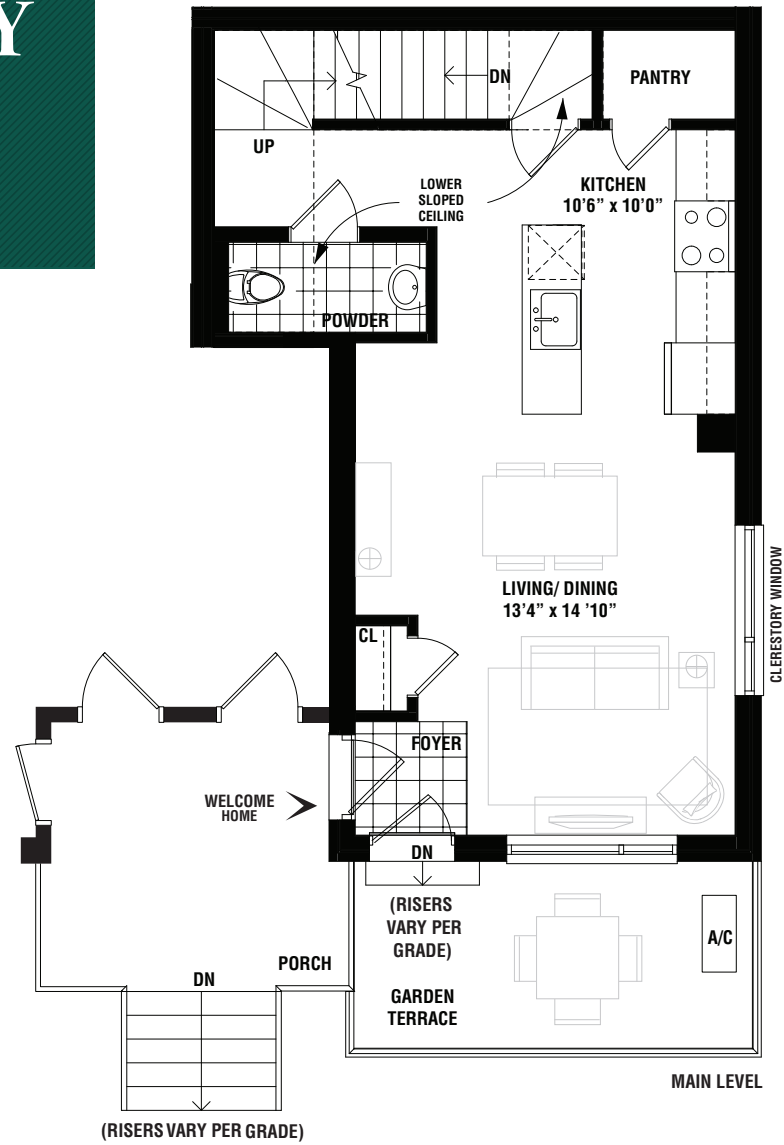

THE
way
URBAN TOWNS IN
ERIN MILLS

CENTREWAY

1026 SQ. FT.

CENTREWAY

1026 SQ. FT.

ALL AREAS AND STATED ROOM DIMENSIONS ARE APPROXIMATE. ACTUAL USABLE FLOOR AREA MAY VARY FROM STATED FLOOR AREA. E. & O. E. 3AE