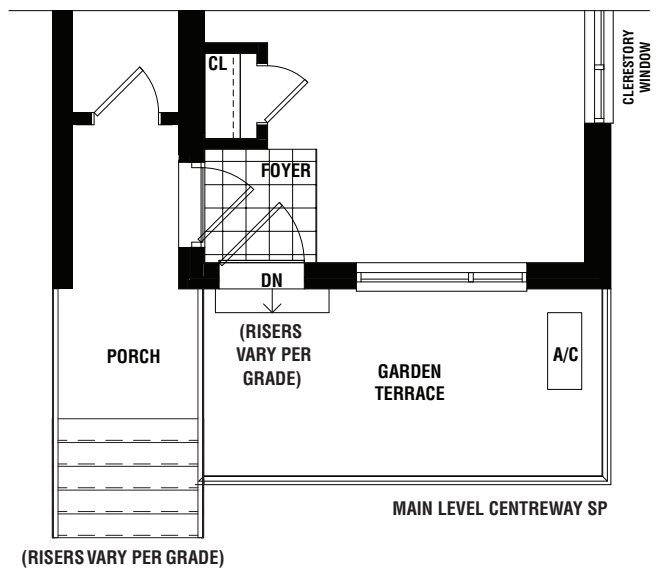

THE
way
URBAN TOWNS IN
ERIN MILLS

CENTREWAY

1026 SQ. FT.

CENTREWAY

1026 SQ. FT.

ALL AREAS AND STATED ROOM DIMENSIONS ARE APPROXIMATE. ACTUAL USABLE FLOOR AREA MAY VARY FROM STATED FLOOR AREA. E. & O. E. 3AE