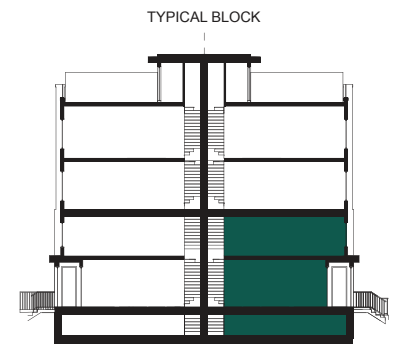

THE
way
URBAN TOWNS IN
ERIN MILLS

CENTREWAY

1026 SQ. FT.

CENTREWAY

1026 SQ. FT.

ALL AREAS AND STATED ROOM DIMENSIONS ARE APPROXIMATE. ACTUAL USABLE FLOOR AREA MAY VARY FROM STATED FLOOR AREA. E. & O. E. 3AE