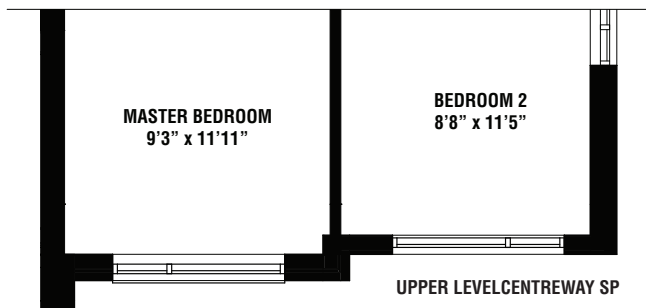

THE
way
URBAN TOWNS IN
ERIN MILLS

CENTREWAY

1026 SQ. FT.

CENTREWAY

1026 SQ. FT.

ALL AREAS AND STATED ROOM DIMENSIONS ARE APPROXIMATE. ACTUAL USABLE FLOOR AREA MAY VARY FROM STATED FLOOR AREA. E. & O. E. 3AE