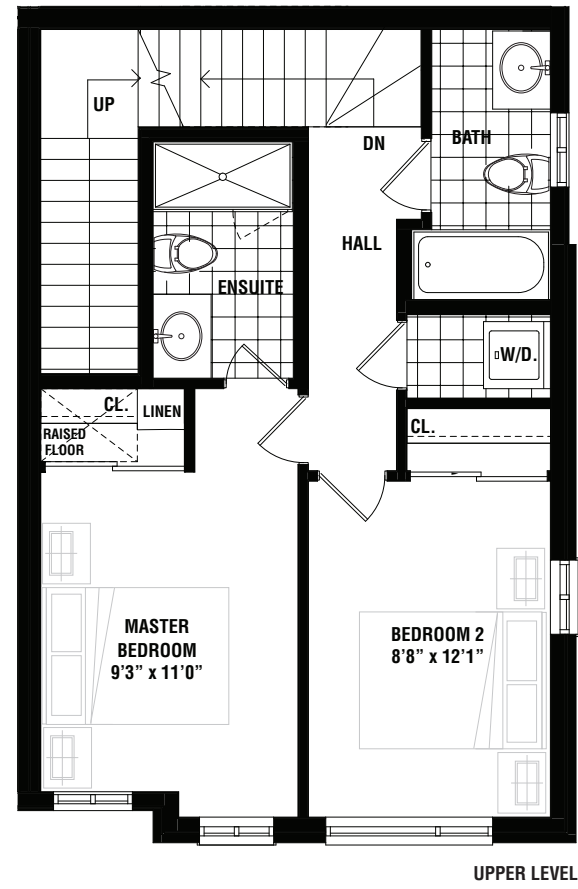

THE
way
URBAN TOWNS IN
ERIN MILLS

CENTREWAY

1026 SQ. FT.

CENTREWAY

1026 SQ. FT.

ALL AREAS AND STATED ROOM DIMENSIONS ARE APPROXIMATE. ACTUAL USABLE FLOOR AREA MAY VARY FROM STATED FLOOR AREA. E. & O. E. 3AE