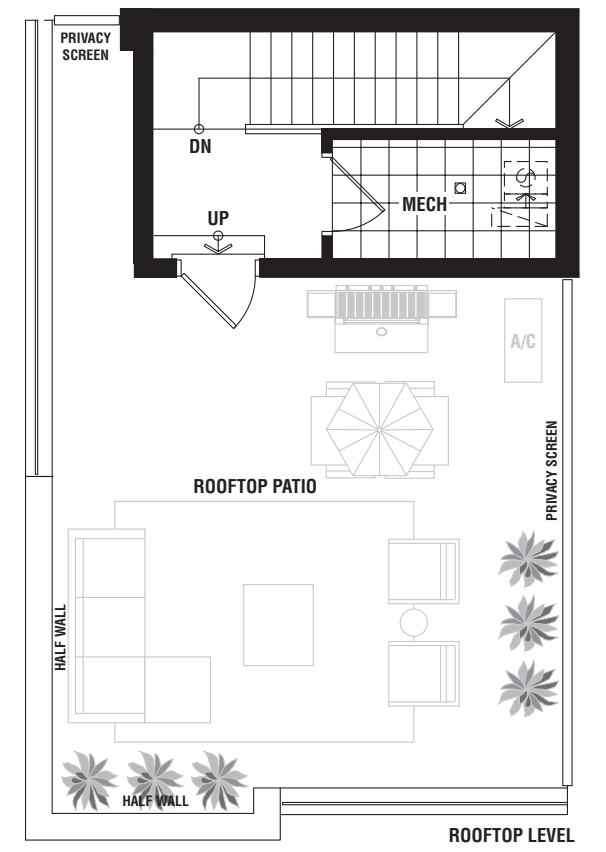

THE
way
URBAN TOWNS IN
ERIN MILLS

CITYWAY

1332 SQ. FT.

CITYWAY

1332 SQ. FT.

ALL AREAS AND STATED ROOM DIMENSIONS ARE APPROXIMATE. ACTUAL USABLE FLOOR AREA MAY VARY FROM STATED FLOOR AREA. E. & O. E. 2BE