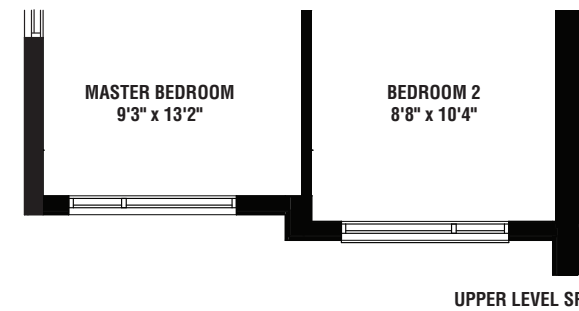

THE
way
URBAN TOWNS IN
ERIN MILLS

CITYWAY

1332 SQ. FT.

CITYWAY

1332 SQ. FT.

ALL AREAS AND STATED ROOM DIMENSIONS ARE APPROXIMATE. ACTUAL USABLE FLOOR AREA MAY VARY FROM STATED FLOOR AREA. E. & O. E. 2BE