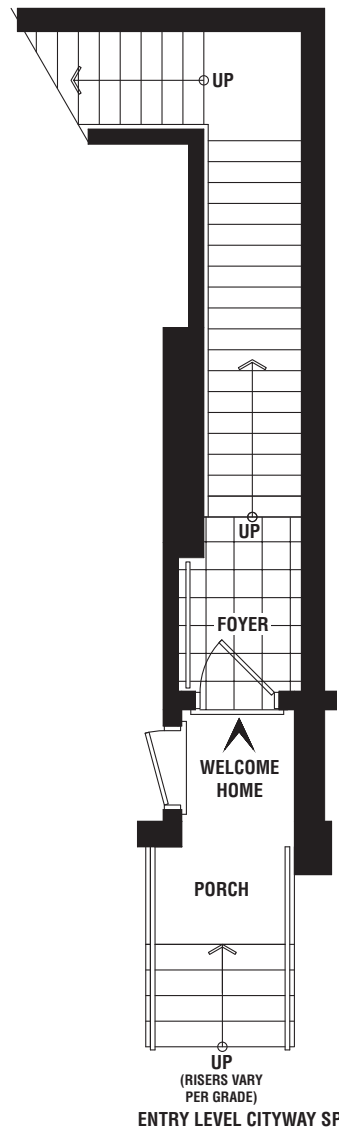

THE
way
URBAN TOWNS IN
ERIN MILLS

CITYWAY

1332 SQ. FT.

CITYWAY

1332 SQ. FT.

ALL AREAS AND STATED ROOM DIMENSIONS ARE APPROXIMATE. ACTUAL USABLE FLOOR AREA MAY VARY FROM STATED FLOOR AREA. E. & O. E. 2BE