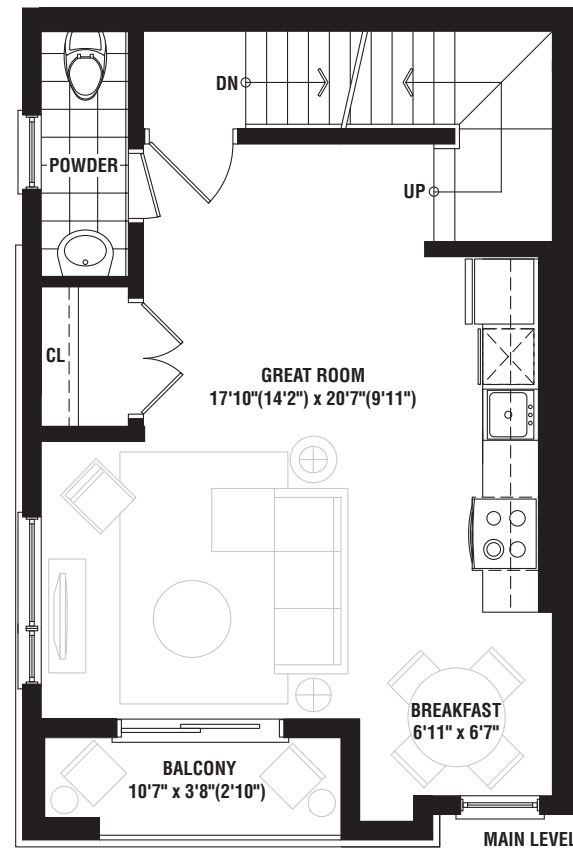

THE
way
URBAN TOWNS IN
ERIN MILLS

CITYWAY

1332 SQ. FT.

CITYWAY

1332 SQ. FT.

ALL AREAS AND STATED ROOM DIMENSIONS ARE APPROXIMATE. ACTUAL USABLE FLOOR AREA MAY VARY FROM STATED FLOOR AREA. E. & O. E. 2BE