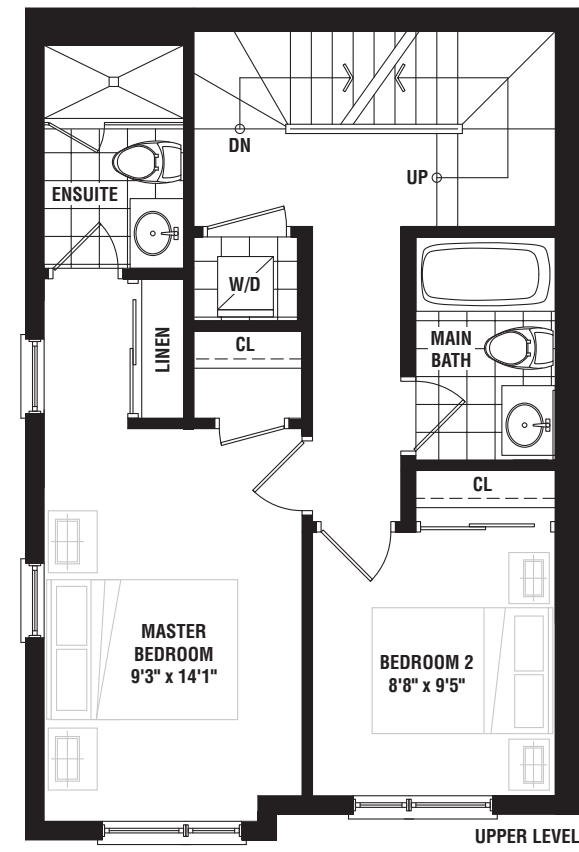

THE
way
URBAN TOWNS IN
ERIN MILLS

CITYWAY

1332 SQ. FT.

CITYWAY

1332 SQ. FT.

ALL AREAS AND STATED ROOM DIMENSIONS ARE APPROXIMATE. ACTUAL USABLE FLOOR AREA MAY VARY FROM STATED FLOOR AREA. E. & O. E. 2BE