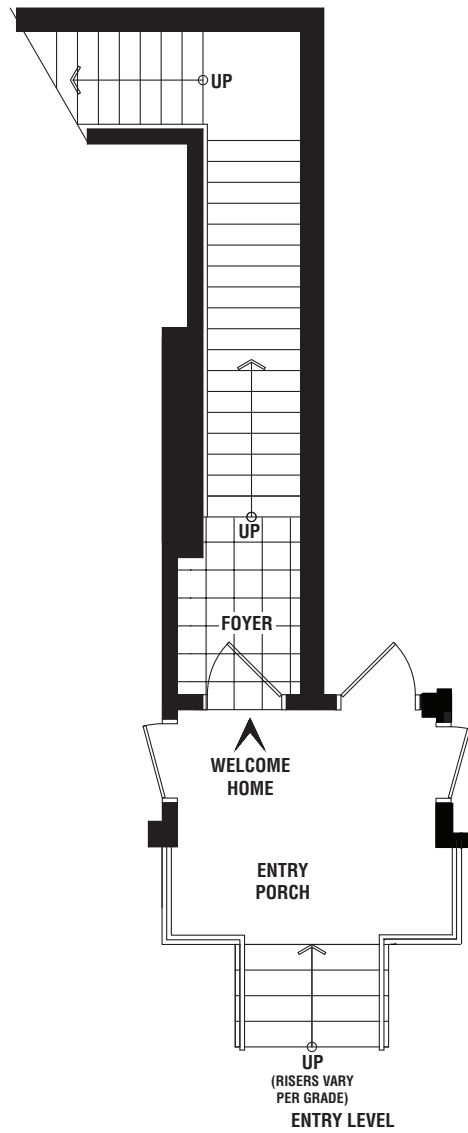

THE
way
URBAN TOWNS IN
ERIN MILLS

CITYWAY

1332 SQ. FT.

CITYWAY

1332 SQ. FT.

ALL AREAS AND STATED ROOM DIMENSIONS ARE APPROXIMATE. ACTUAL USABLE FLOOR AREA MAY VARY FROM STATED FLOOR AREA. E. & O. E. 2BE