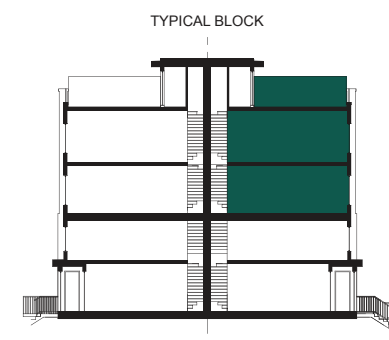

THE
way
URBAN TOWNS IN
ERIN MILLS

CITYWAY

1332 SQ. FT.

CITYWAY

1332 SQ. FT.

ALL AREAS AND STATED ROOM DIMENSIONS ARE APPROXIMATE. ACTUAL USABLE FLOOR AREA MAY VARY FROM STATED FLOOR AREA. E. & O. E. 2BE