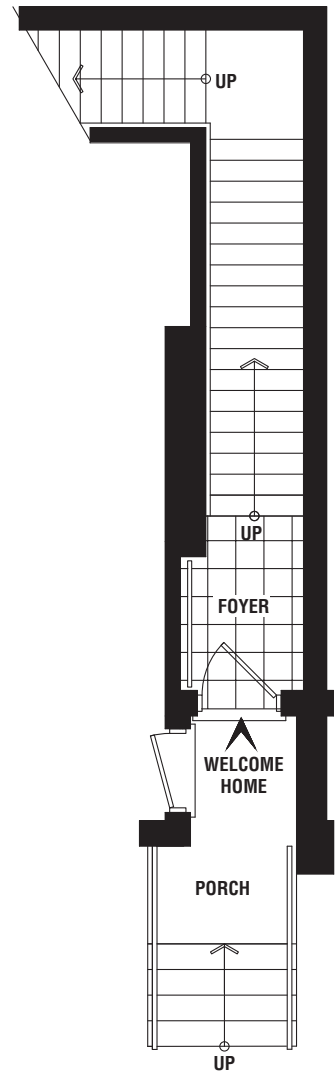

THE
way
URBAN TOWNS IN
ERIN MILLS

DREAMWAY

1332 SQ. FT.

DREAMWAY

1332 SQ. FT.

ENTRY LEVEL DREAMWAY SP

ENTRY LEVEL

MAIN LEVEL

MAIN LEVEL OPTIONAL THIRD BEDROOM
3 BEDROOM PLAN OPTION IS NOT AVAILABLE FOR SP UNITS

UPPER LEVEL

ROOFTOP LEVEL

ALL AREAS AND STATED ROOM DIMENSIONS ARE APPROXIMATE. ACTUAL USABLE FLOOR AREA MAY VARY FROM STATED FLOOR AREA. E. & O. E. 2CE