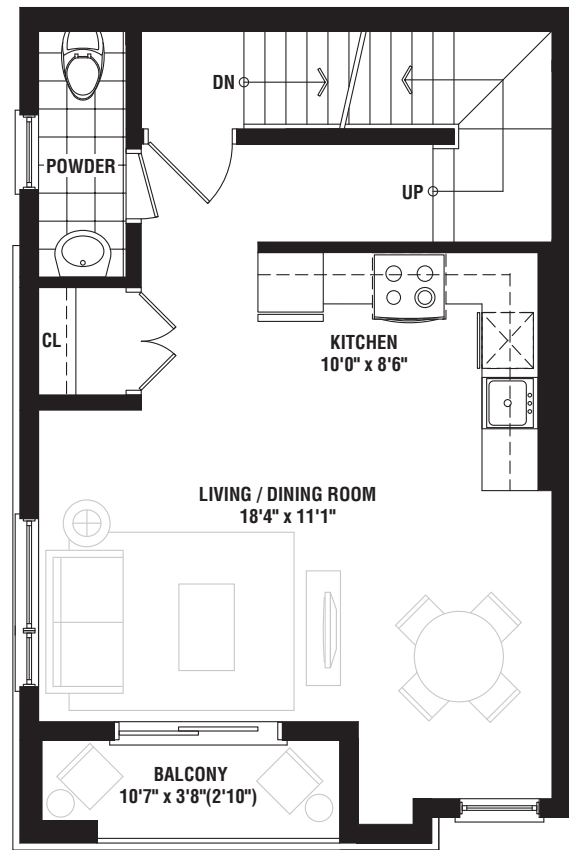

THE
way
URBAN TOWNS IN
ERIN MILLS

DREAMWAY

1332 SQ. FT.

DREAMWAY

1332 SQ. FT.

ENTRY LEVEL DREAMWAY SP

ENTRY LEVEL

MAIN LEVEL

MAIN LEVEL OPTIONAL THIRD BEDROOM
3 BEDROOM PLAN OPTION IS NOT AVAILABLE FOR SP UNITS

UPPER LEVEL

ROOFTOP LEVEL

ALL AREAS AND STATED ROOM DIMENSIONS ARE APPROXIMATE. ACTUAL USABLE FLOOR AREA MAY VARY FROM STATED FLOOR AREA. E. & O. E. 2CE