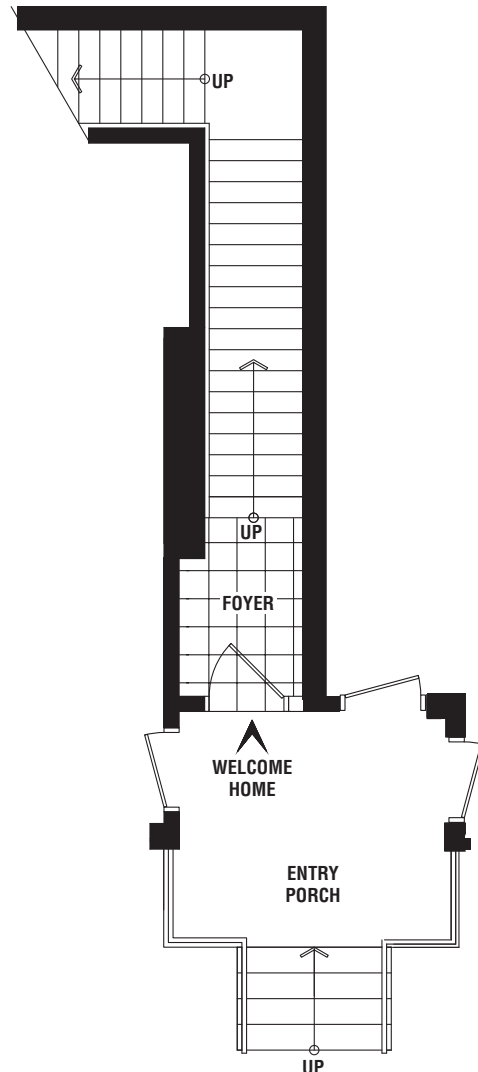

THE
way
URBAN TOWNS IN
ERIN MILLS

DREAMWAY

1332 SQ. FT.

DREAMWAY

1332 SQ. FT.

ENTRY LEVEL DREAMWAY SP

ENTRY LEVEL

MAIN LEVEL

MAIN LEVEL OPTIONAL THIRD BEDROOM
3 BEDROOM PLAN OPTION IS NOT AVAILABLE FOR SP UNITS

UPPER LEVEL

ROOFTOP LEVEL

ALL AREAS AND STATED ROOM DIMENSIONS ARE APPROXIMATE. ACTUAL USABLE FLOOR AREA MAY VARY FROM STATED FLOOR AREA. E. & O. E. 2CE