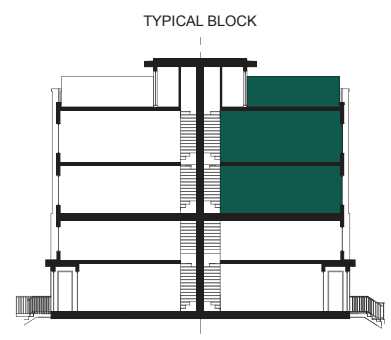

THE
way
URBAN TOWNS IN
ERIN MILLS

DREAMWAY

1332 SQ. FT.

DREAMWAY

1332 SQ. FT.

ENTRY LEVEL DREAMWAY SP

ENTRY LEVEL

MAIN LEVEL

MAIN LEVEL OPTIONAL THIRD BEDROOM
3 BEDROOM PLAN OPTION IS NOT AVAILABLE FOR SP UNITS

UPPER LEVEL

ROOFTOP LEVEL

ALL AREAS AND STATED ROOM DIMENSIONS ARE APPROXIMATE. ACTUAL USABLE FLOOR AREA MAY VARY FROM STATED FLOOR AREA. E. & O. E. 2CE