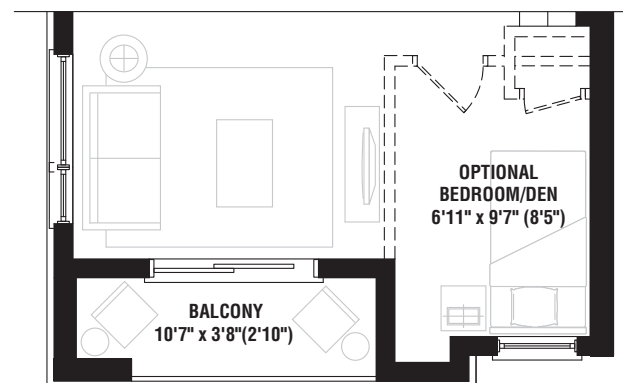

THE
way
URBAN TOWNS IN
ERIN MILLS

DREAMWAY

1332 SQ. FT.

DREAMWAY

1332 SQ. FT.

ENTRY LEVEL DREAMWAY SP

ENTRY LEVEL

MAIN LEVEL

MAIN LEVEL OPTIONAL THIRD BEDROOM
3 BEDROOM PLAN OPTION IS NOT AVAILABLE FOR SP UNITS

UPPER LEVEL

ROOFTOP LEVEL

ALL AREAS AND STATED ROOM DIMENSIONS ARE APPROXIMATE. ACTUAL USABLE FLOOR AREA MAY VARY FROM STATED FLOOR AREA. E. & O. E. 2CE