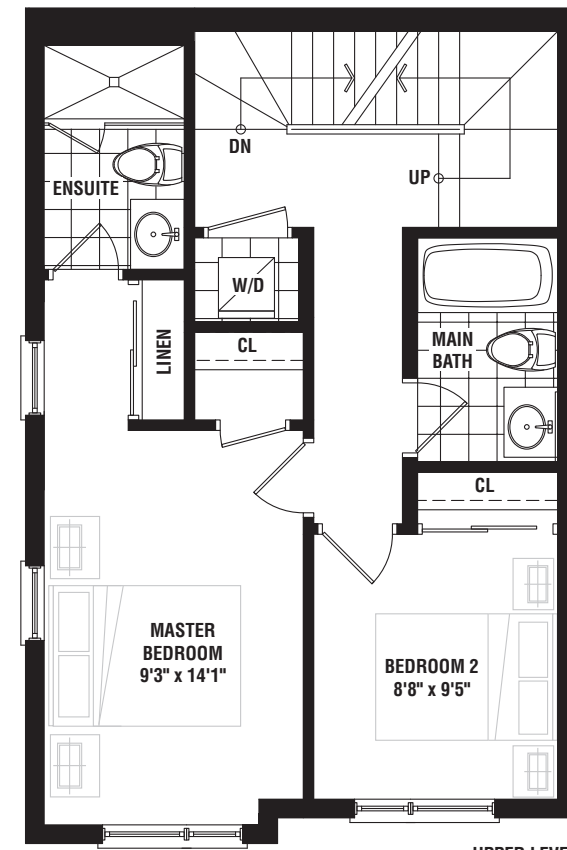

THE
way
URBAN TOWNS IN
ERIN MILLS

DREAMWAY

1332 SQ. FT.

DREAMWAY

1332 SQ. FT.

ENTRY LEVEL DREAMWAY SP

ENTRY LEVEL

MAIN LEVEL

MAIN LEVEL OPTIONAL THIRD BEDROOM
3 BEDROOM PLAN OPTION IS NOT AVAILABLE FOR SP UNITS

UPPER LEVEL

ROOFTOP LEVEL

ALL AREAS AND STATED ROOM DIMENSIONS ARE APPROXIMATE. ACTUAL USABLE FLOOR AREA MAY VARY FROM STATED FLOOR AREA. E. & O. E. 2CE