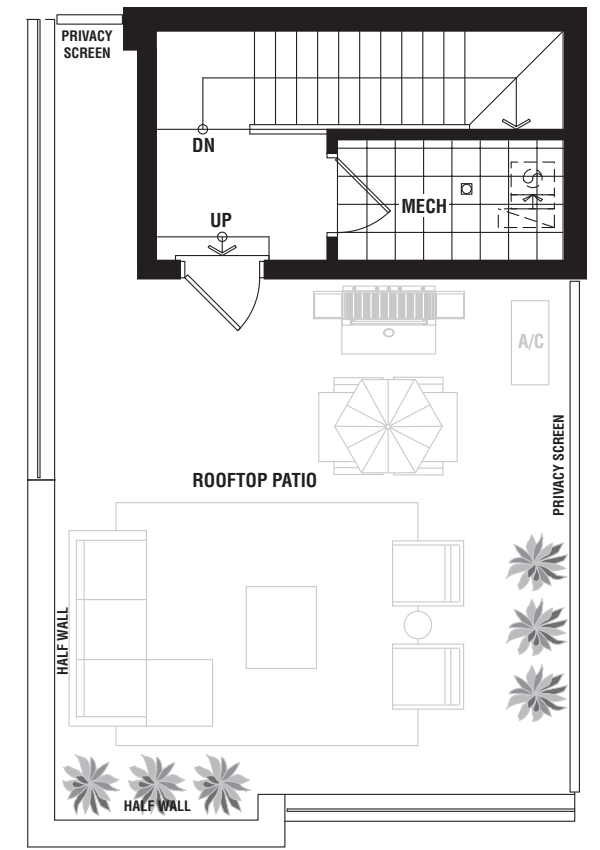

THE
way
URBAN TOWNS IN
ERIN MILLS

DREAMWAY

1332 SQ. FT.

DREAMWAY

1332 SQ. FT.

ENTRY LEVEL DREAMWAY SP

ENTRY LEVEL

MAIN LEVEL

MAIN LEVEL OPTIONAL THIRD BEDROOM
3 BEDROOM PLAN OPTION IS NOT AVAILABLE FOR SP UNITS

UPPER LEVEL

ROOFTOP LEVEL

ALL AREAS AND STATED ROOM DIMENSIONS ARE APPROXIMATE. ACTUAL USABLE FLOOR AREA MAY VARY FROM STATED FLOOR AREA. E. & O. E. 2CE