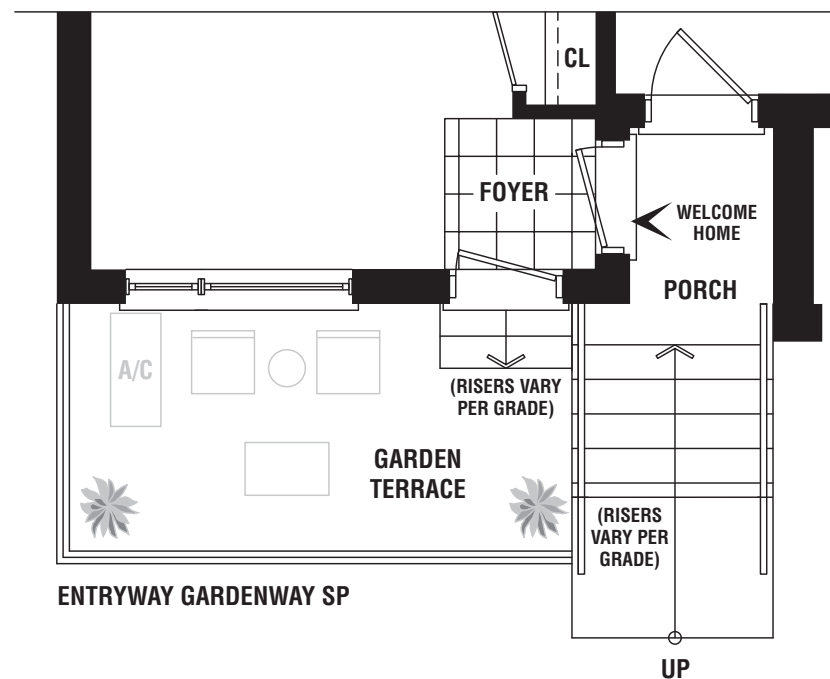

THE  
*way*  
URBAN TOWNS IN  
ERIN MILLS

---

GARDENWAY

---

996 SQ. FT.

# GARDENWAY

996 SQ. FT.

ALL AREAS AND STATED ROOM DIMENSIONS ARE APPROXIMATE. ACTUAL USABLE FLOOR AREA MAY VARY FROM STATED FLOOR AREA. E. & O. E. 2A