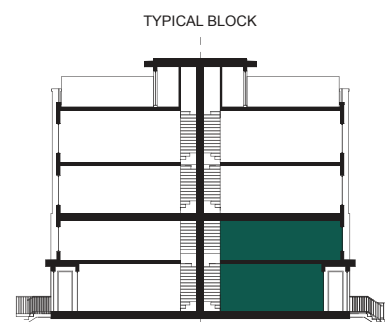

THE  
*way*  
URBAN TOWNS IN  
ERIN MILLS

---

GARDENWAY

---

996 SQ. FT.

# GARDENWAY

996 SQ. FT.

ALL AREAS AND STATED ROOM DIMENSIONS ARE APPROXIMATE. ACTUAL USABLE FLOOR AREA MAY VARY FROM STATED FLOOR AREA. E. & O. E. 2A