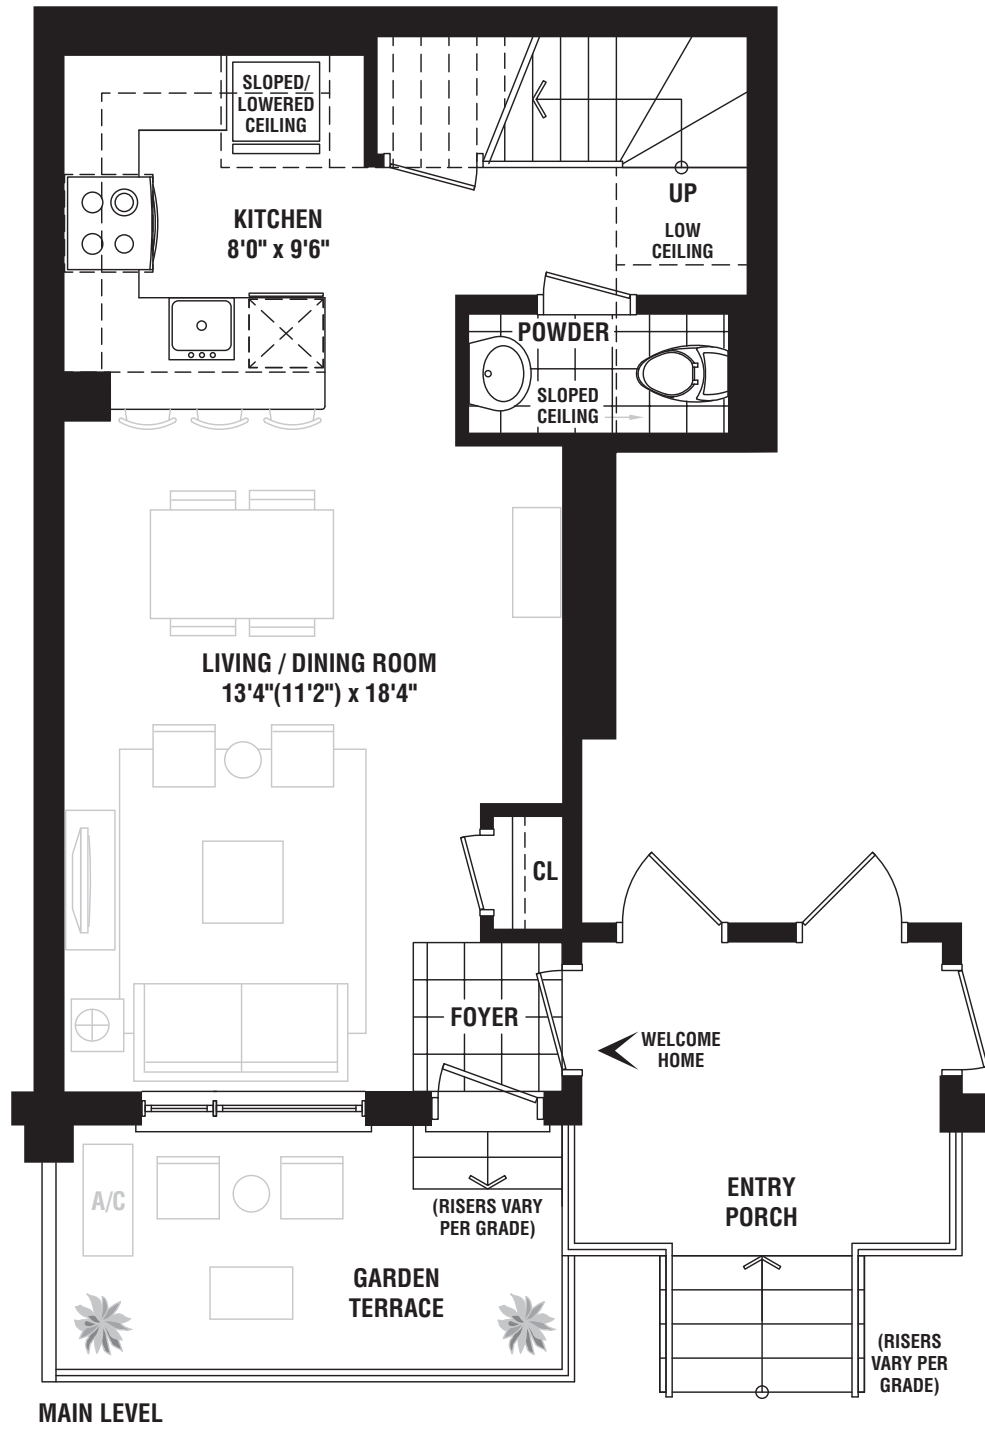

THE  
*way*  
URBAN TOWNS IN  
ERIN MILLS

---

GARDENWAY

---

996 SQ. FT.

# GARDENWAY

996 SQ. FT.

ALL AREAS AND STATED ROOM DIMENSIONS ARE APPROXIMATE. ACTUAL USABLE FLOOR AREA MAY VARY FROM STATED FLOOR AREA. E. & O. E. 2A