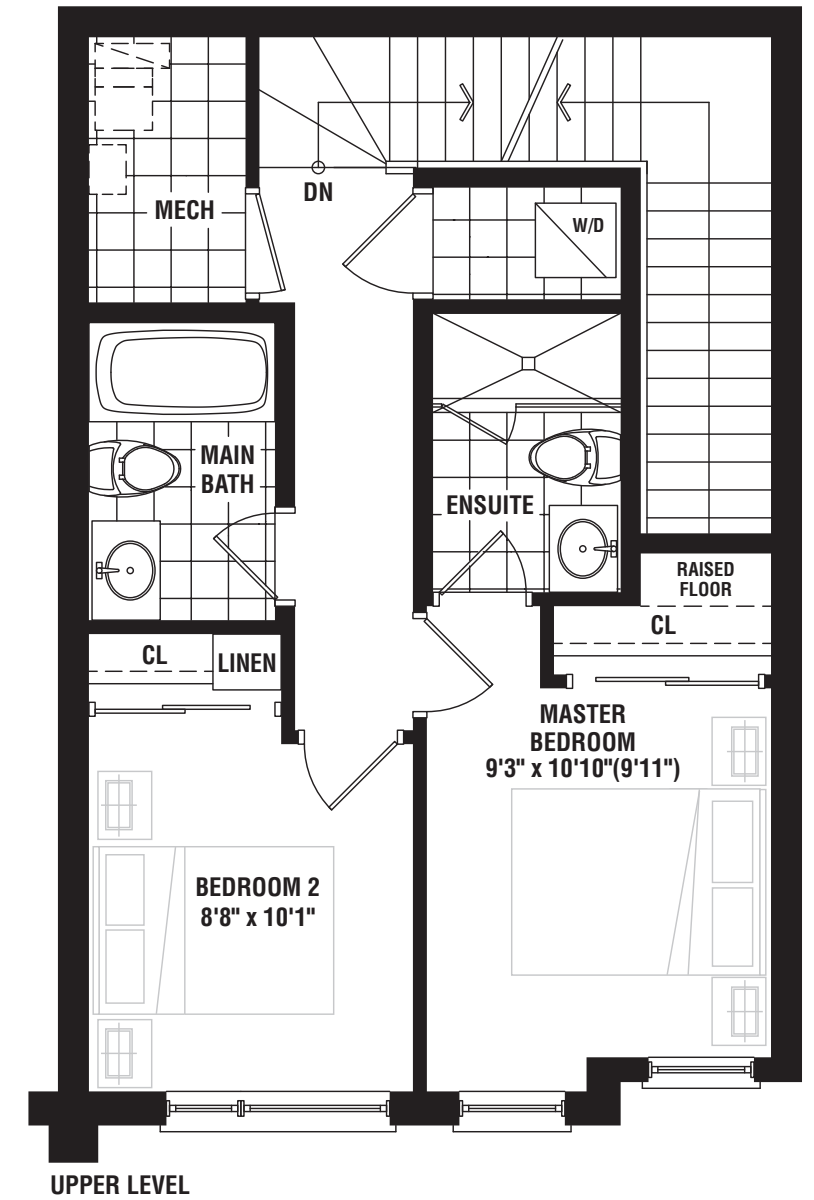

THE  
*way*  
URBAN TOWNS IN  
ERIN MILLS

---

GARDENWAY

---

996 SQ. FT.

# GARDENWAY

996 SQ. FT.

ALL AREAS AND STATED ROOM DIMENSIONS ARE APPROXIMATE. ACTUAL USABLE FLOOR AREA MAY VARY FROM STATED FLOOR AREA. E. & O. E. 2A