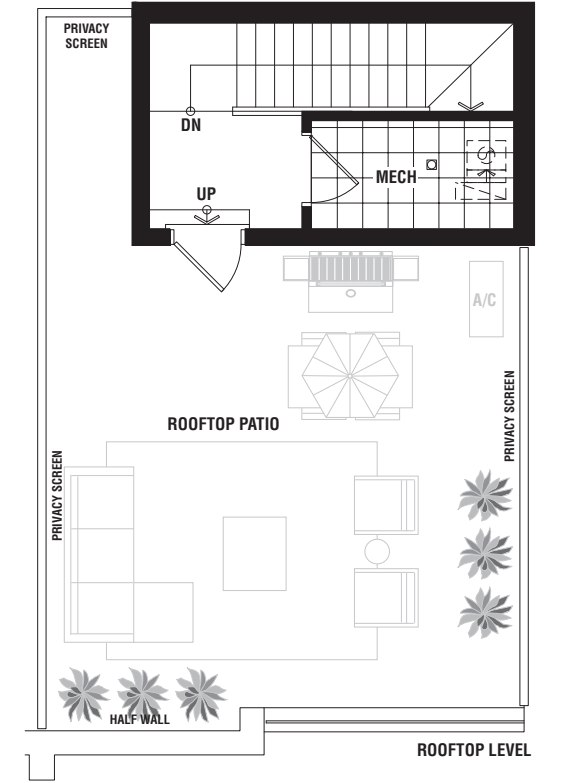

THE  
*way*  
URBAN TOWNS IN  
ERIN MILLS

---

SKYWAY

---

1318 SQ. FT.

# SKYWAY

1318 SQ. FT.

ALL AREAS AND STATED ROOM DIMENSIONS ARE APPROXIMATE. ACTUAL USABLE FLOOR AREA MAY VARY FROM STATED FLOOR AREA. E. & O. E. 2C