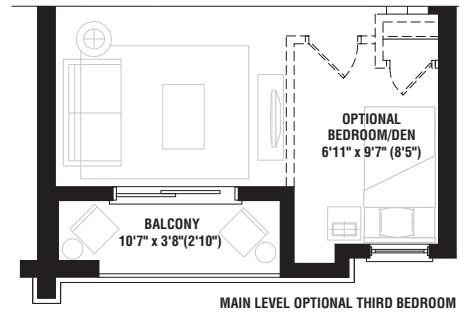

THE  
*way*  
URBAN TOWNS IN  
ERIN MILLS

---

SKYWAY

---

1318 SQ. FT.

# SKYWAY

1318 SQ. FT.

ALL AREAS AND STATED ROOM DIMENSIONS ARE APPROXIMATE. ACTUAL USABLE FLOOR AREA MAY VARY FROM STATED FLOOR AREA. E. & O. E. 2C