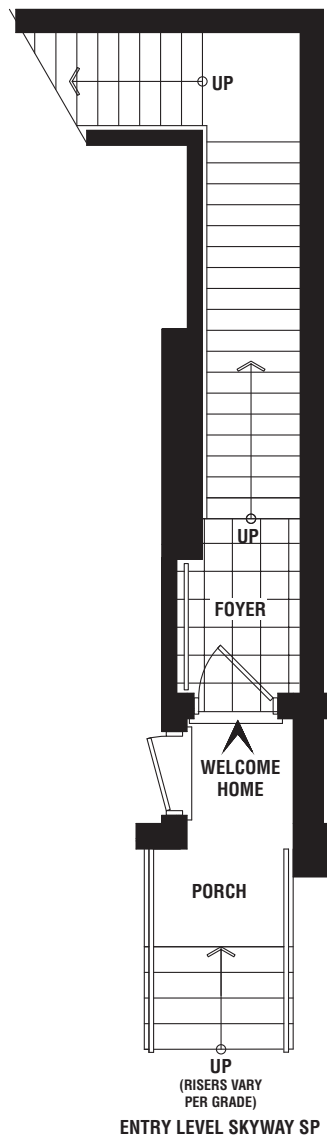

THE  
*way*  
URBAN TOWNS IN  
ERIN MILLS

---

SKYWAY

---

1318 SQ. FT.

# SKYWAY

1318 SQ. FT.

ALL AREAS AND STATED ROOM DIMENSIONS ARE APPROXIMATE. ACTUAL USABLE FLOOR AREA MAY VARY FROM STATED FLOOR AREA. E. & O. E. 2C