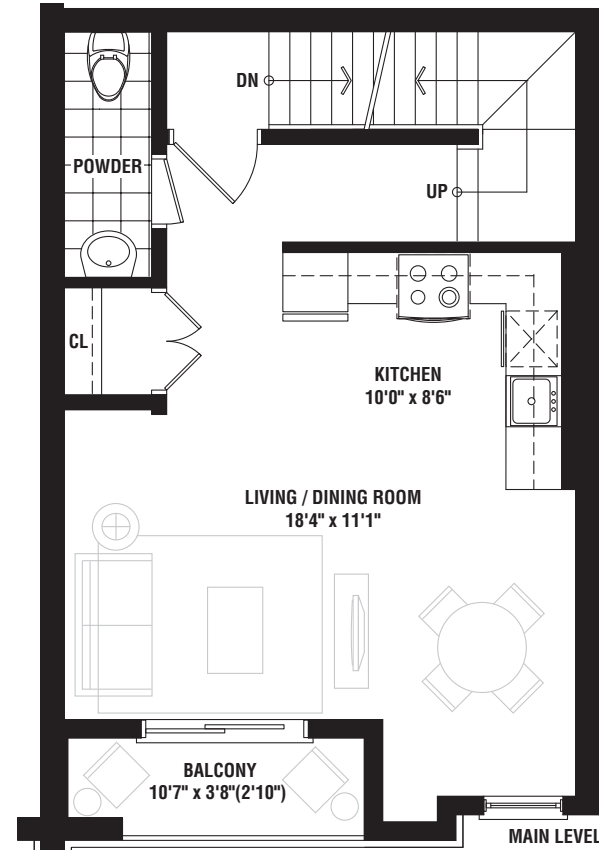

THE  
*way*  
URBAN TOWNS IN  
ERIN MILLS

---

SKYWAY

---

1318 SQ. FT.

# SKYWAY

1318 SQ. FT.

ALL AREAS AND STATED ROOM DIMENSIONS ARE APPROXIMATE. ACTUAL USABLE FLOOR AREA MAY VARY FROM STATED FLOOR AREA. E. & O. E. 2C