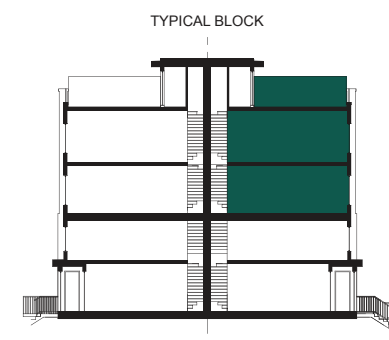

THE  
*way*  
URBAN TOWNS IN  
ERIN MILLS

---

SKYWAY

---

1318 SQ. FT.

# SKYWAY

1318 SQ. FT.

ALL AREAS AND STATED ROOM DIMENSIONS ARE APPROXIMATE. ACTUAL USABLE FLOOR AREA MAY VARY FROM STATED FLOOR AREA. E. & O. E. 2C