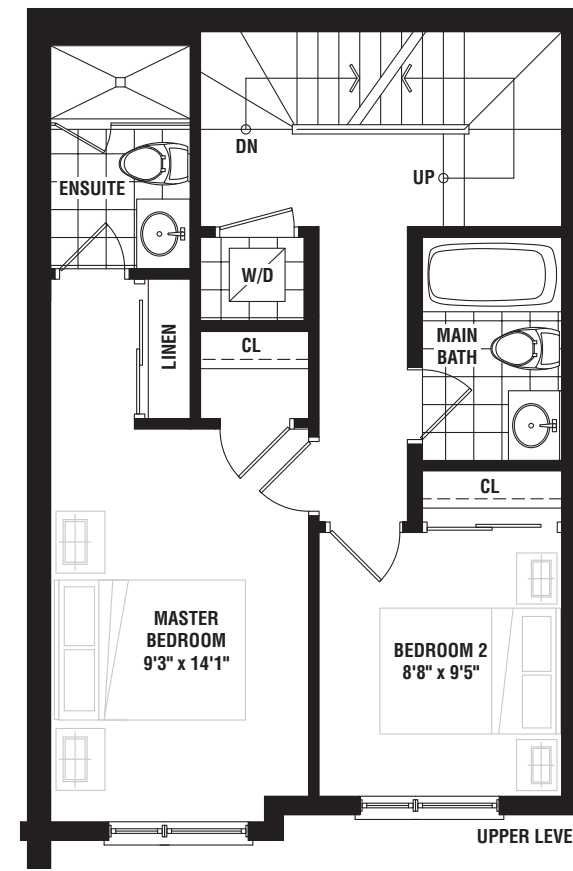

THE  
*way*  
URBAN TOWNS IN  
ERIN MILLS

---

SKYWAY

---

1318 SQ. FT.

# SKYWAY

1318 SQ. FT.

ALL AREAS AND STATED ROOM DIMENSIONS ARE APPROXIMATE. ACTUAL USABLE FLOOR AREA MAY VARY FROM STATED FLOOR AREA. E. & O. E. 2C