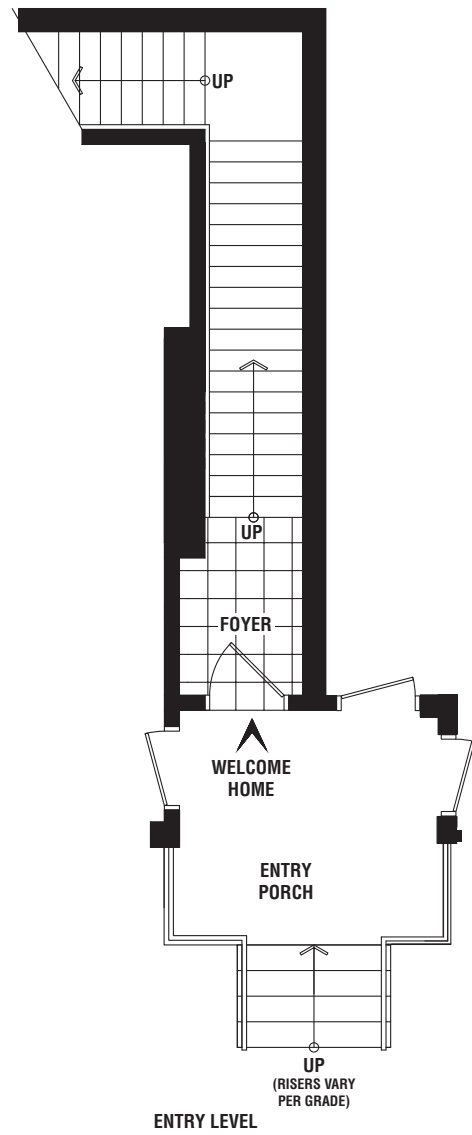

THE  
*way*  
URBAN TOWNS IN  
ERIN MILLS

---

SKYWAY

---

1318 SQ. FT.

# SKYWAY

1318 SQ. FT.

ALL AREAS AND STATED ROOM DIMENSIONS ARE APPROXIMATE. ACTUAL USABLE FLOOR AREA MAY VARY FROM STATED FLOOR AREA. E. & O. E. 2C