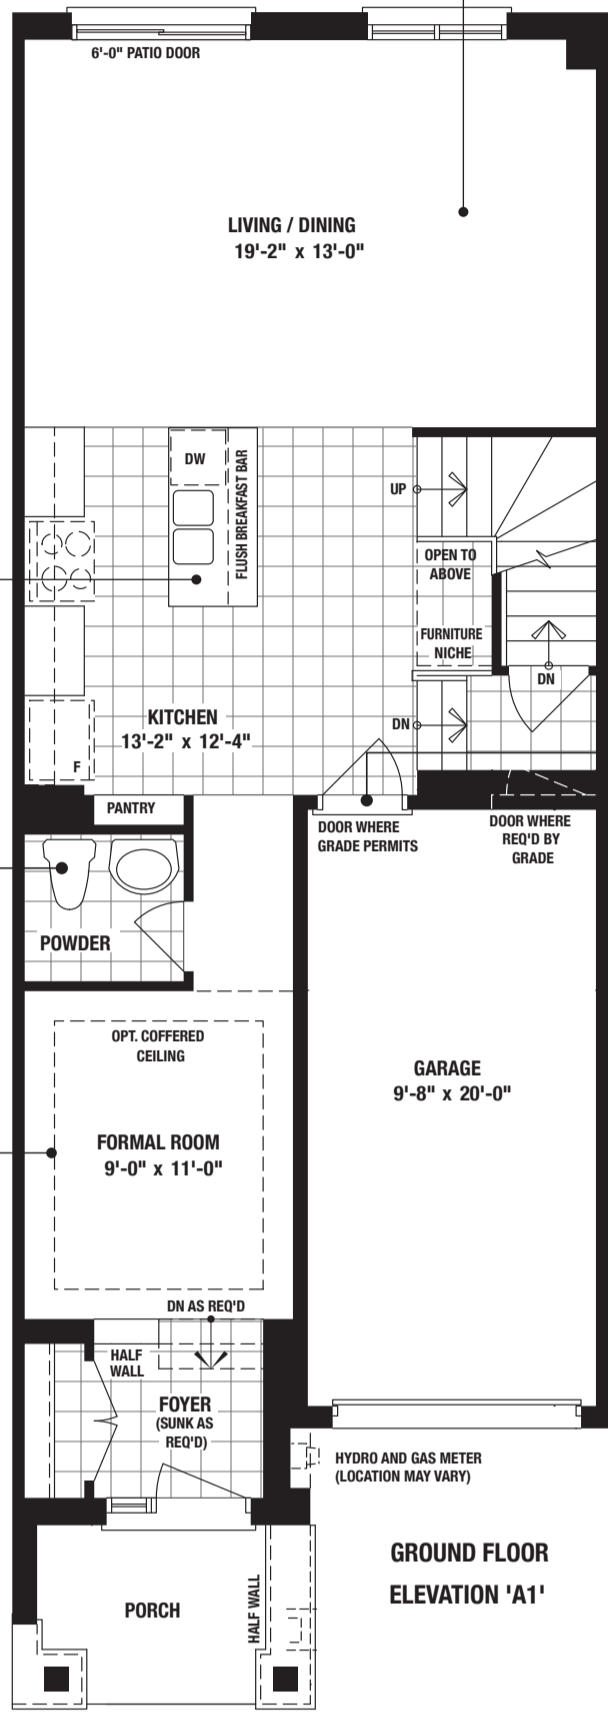

ELEVATION A1 / A2

1746 / 1743 SQ. FT.

ADD 410 SQ. FT. FOR

OPTIONAL FINISHED BASEMENT

ELEVATION B1 / B2

1754 / 1721 SQ. FT.

ADD 410 SQ. FT. FOR

OPTIONAL FINISHED BASEMENT