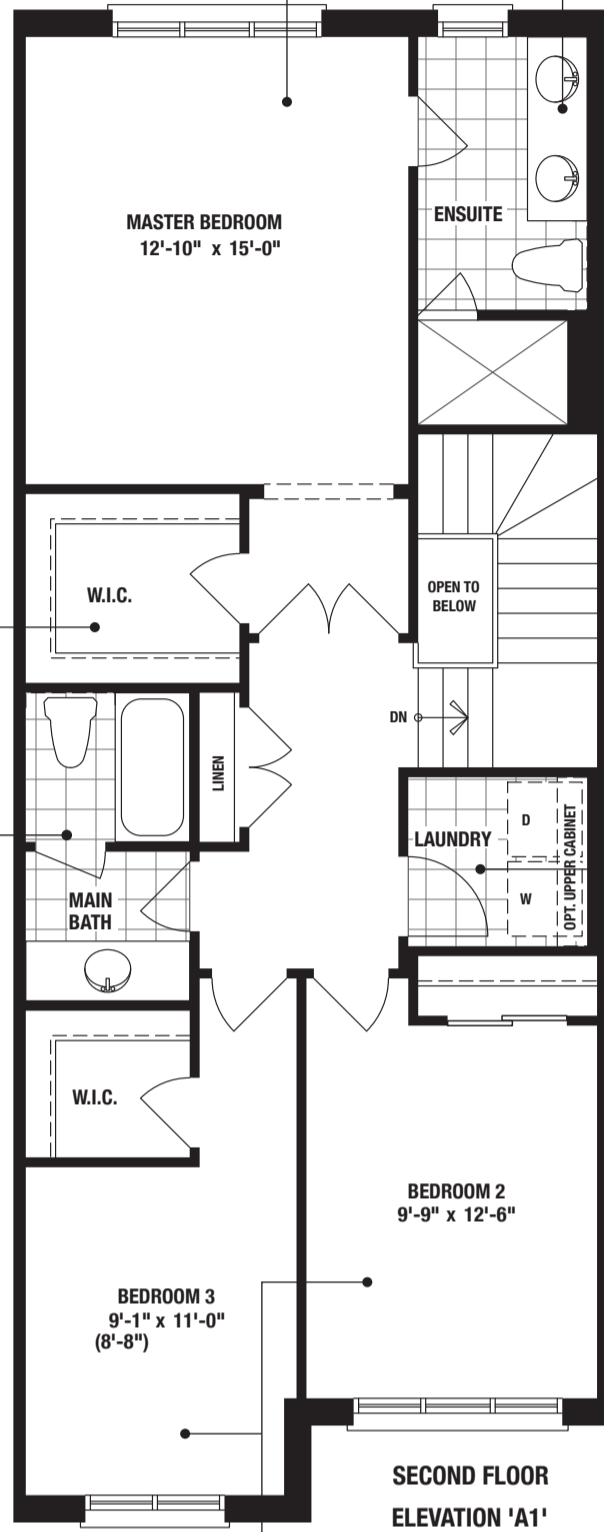

A large walk-in closet in the Master Suite provides ample space for two

Direct access from the Garage to the home is ideal for unloading groceries.

The Main Bathroom includes a private toilet and shower area, allowing for others to use the sink area at the same time.

Spacious Secondary Bedrooms offer room to grow for everyone in your home.