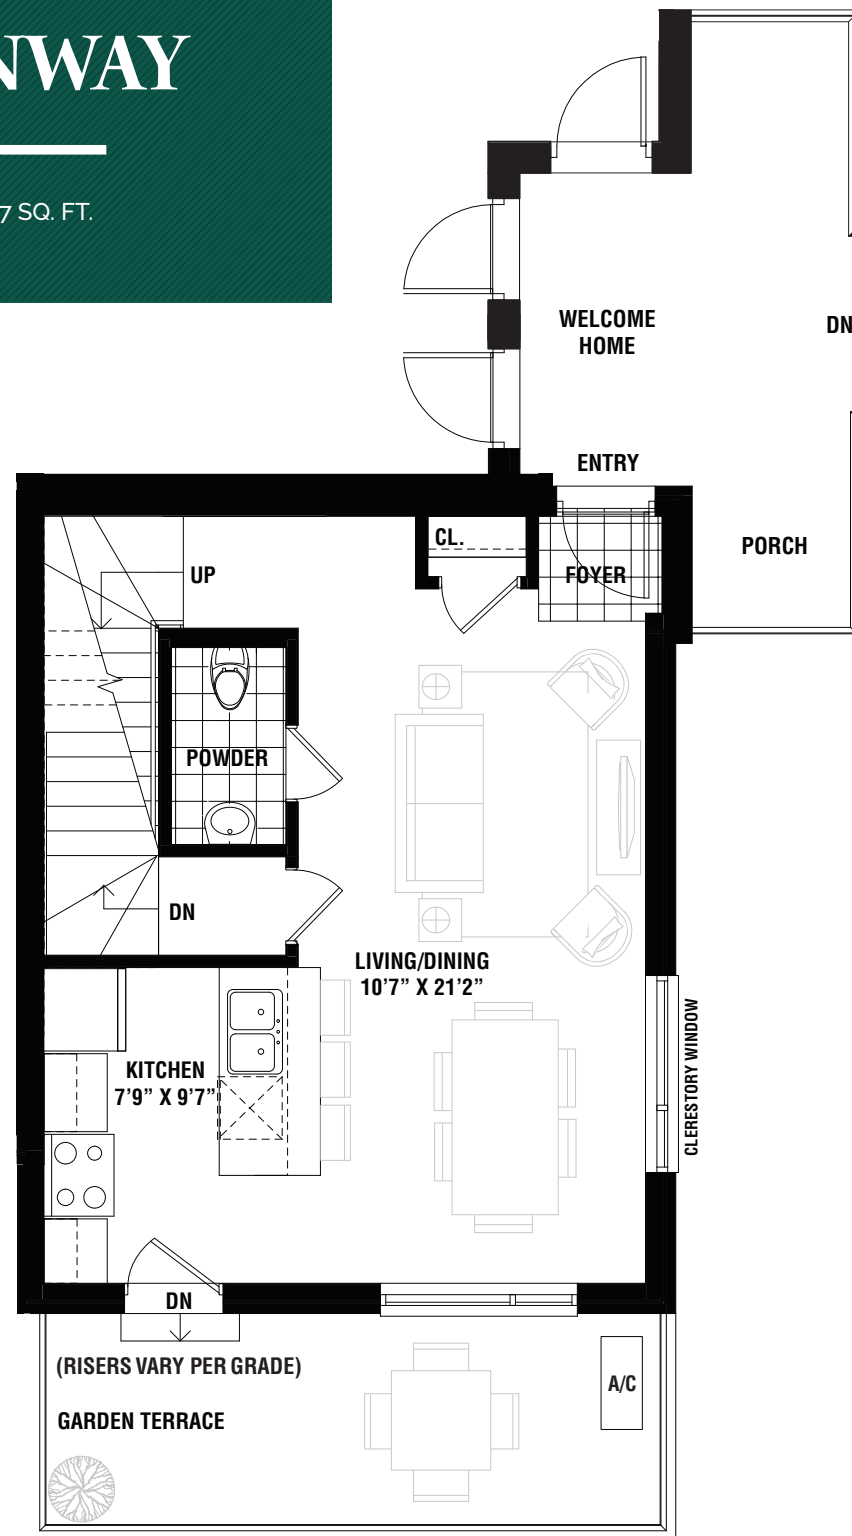

THE  
*way*  
URBAN TOWNS IN  
ERIN MILLS

---

SUNWAY

---

1047 SQ. FT.

# SUNWAY

1047 SQ. FT.

MAIN LEVEL

UPPER LEVEL

LOWER LEVEL BONUS SPACE

ALL AREAS AND STATED ROOM DIMENSIONS ARE APPROXIMATE. ACTUAL USABLE FLOOR AREA MAY VARY FROM STATED FLOOR AREA. E. & O. E. 3D