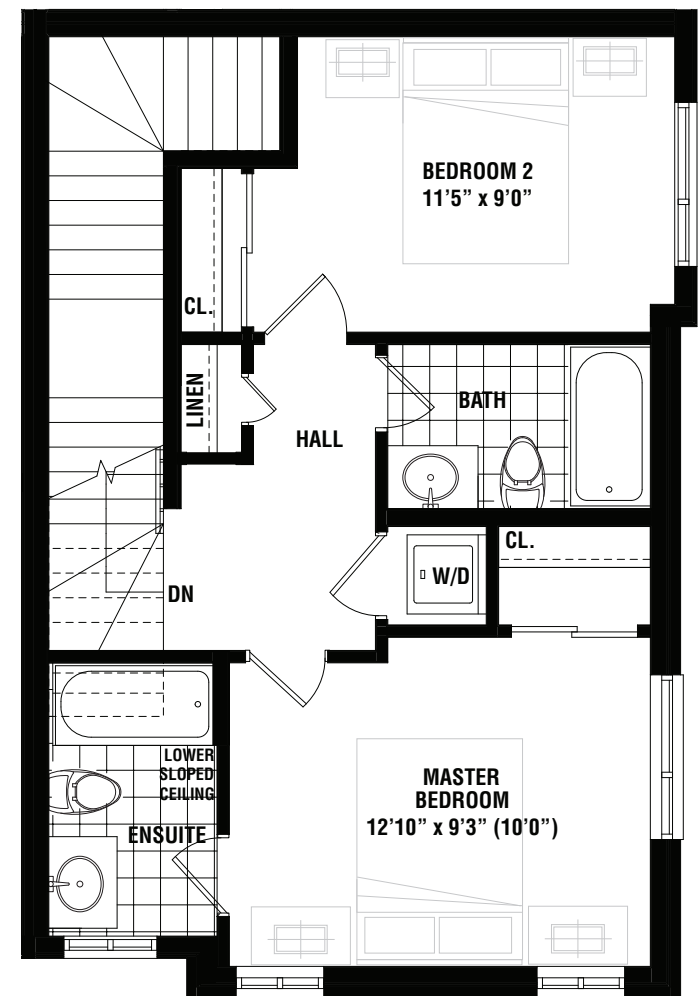

THE  
*way*  
URBAN TOWNS IN  
ERIN MILLS

---

SUNWAY

---

1047 SQ. FT.

# SUNWAY

1047 SQ. FT.

MAIN LEVEL

UPPER LEVEL

LOWER LEVEL BONUS SPACE

ALL AREAS AND STATED ROOM DIMENSIONS ARE APPROXIMATE. ACTUAL USABLE FLOOR AREA MAY VARY FROM STATED FLOOR AREA. E. & O. E. 3D