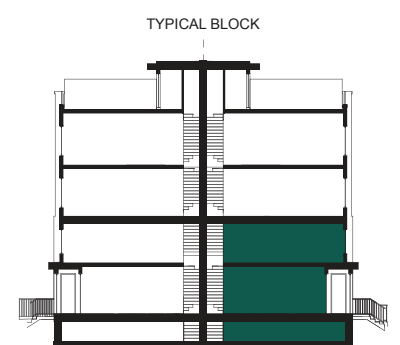

# SUNWAY

1047 SQ. FT.

MAIN LEVEL

UPPER LEVEL

LOWER LEVEL BONUS SPACE

ALL AREAS AND STATED ROOM DIMENSIONS ARE APPROXIMATE. ACTUAL USABLE FLOOR AREA MAY VARY FROM STATED FLOOR AREA. E. & O. E. 3D