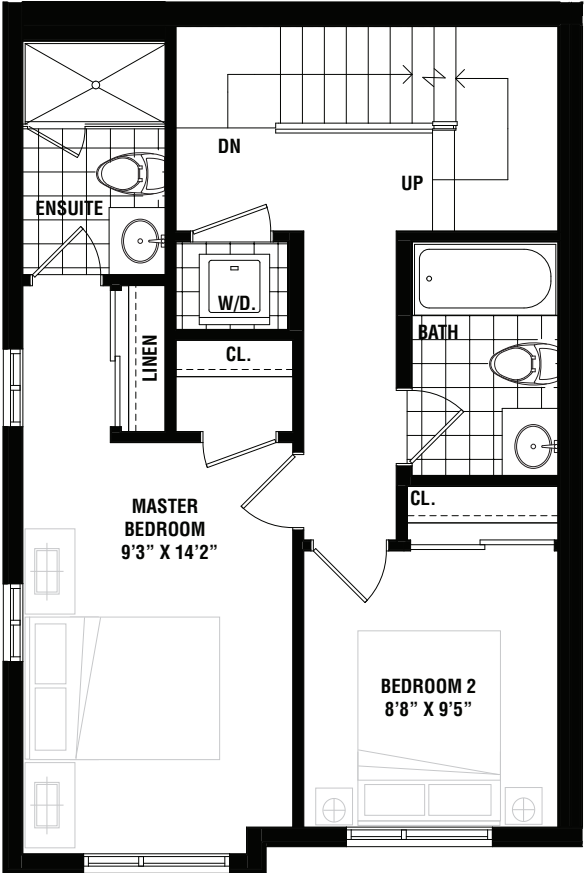

THE
way
URBAN TOWNS IN
ERIN MILLS

URBANWAY

1349 SQ. FT.

URBANWAY

1349 SQ. FT.

MAIN LEVEL

UPPER LEVEL

ROOFTOP LEVEL

ALL AREAS AND STATED ROOM DIMENSIONS ARE APPROXIMATE. ACTUAL USABLE FLOOR AREA MAY VARY FROM STATED FLOOR AREA. E. & O. E. 2E