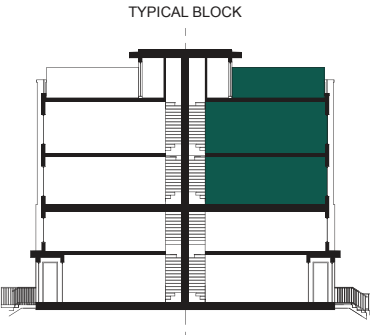

THE
way
URBAN TOWNS IN
ERIN MILLS

URBANWAY

1349 SQ. FT.

URBANWAY

1349 SQ. FT.

MAIN LEVEL

UPPER LEVEL

ROOFTOP LEVEL

ALL AREAS AND STATED ROOM DIMENSIONS ARE APPROXIMATE. ACTUAL USABLE FLOOR AREA MAY VARY FROM STATED FLOOR AREA. E. & O. E. 2E