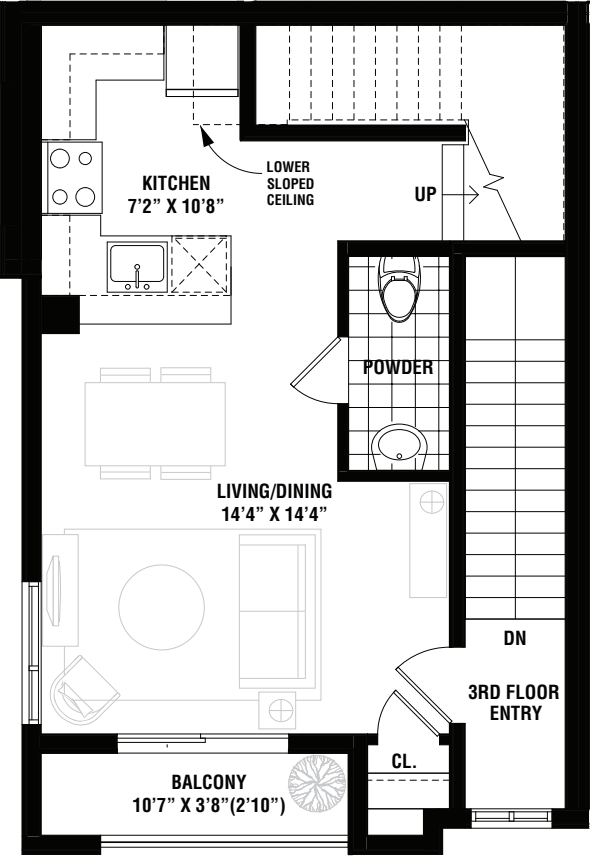

THE
way
URBAN TOWNS IN
ERIN MILLS

URBANWAY

1349 SQ. FT.

URBANWAY

1349 SQ. FT.

MAIN LEVEL

UPPER LEVEL

ROOFTOP LEVEL

ALL AREAS AND STATED ROOM DIMENSIONS ARE APPROXIMATE. ACTUAL USABLE FLOOR AREA MAY VARY FROM STATED FLOOR AREA. E. & O. E. 2E