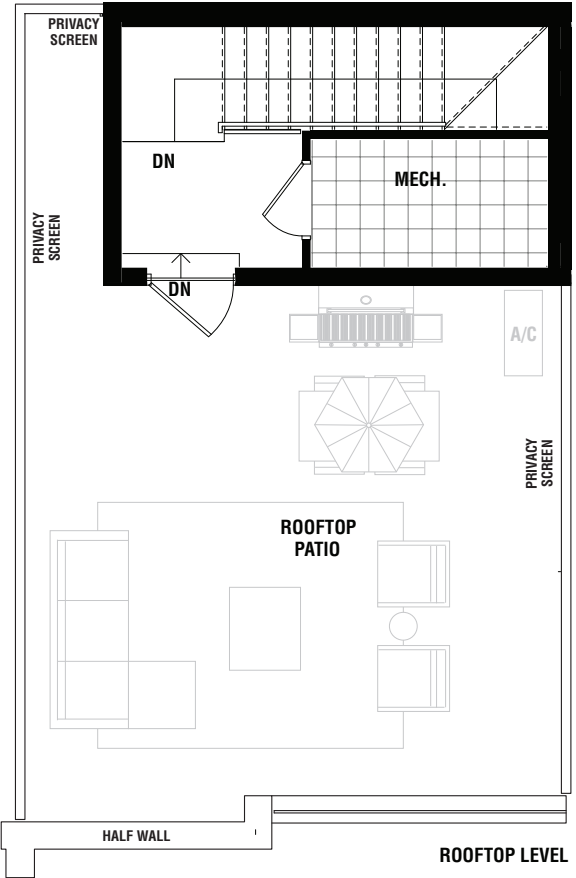

THE
way
URBAN TOWNS IN
ERIN MILLS

URBANWAY

1349 SQ. FT.

URBANWAY

1349 SQ. FT.

MAIN LEVEL

UPPER LEVEL

ROOFTOP LEVEL

ALL AREAS AND STATED ROOM DIMENSIONS ARE APPROXIMATE. ACTUAL USABLE FLOOR AREA MAY VARY FROM STATED FLOOR AREA. E. & O. E. 2E