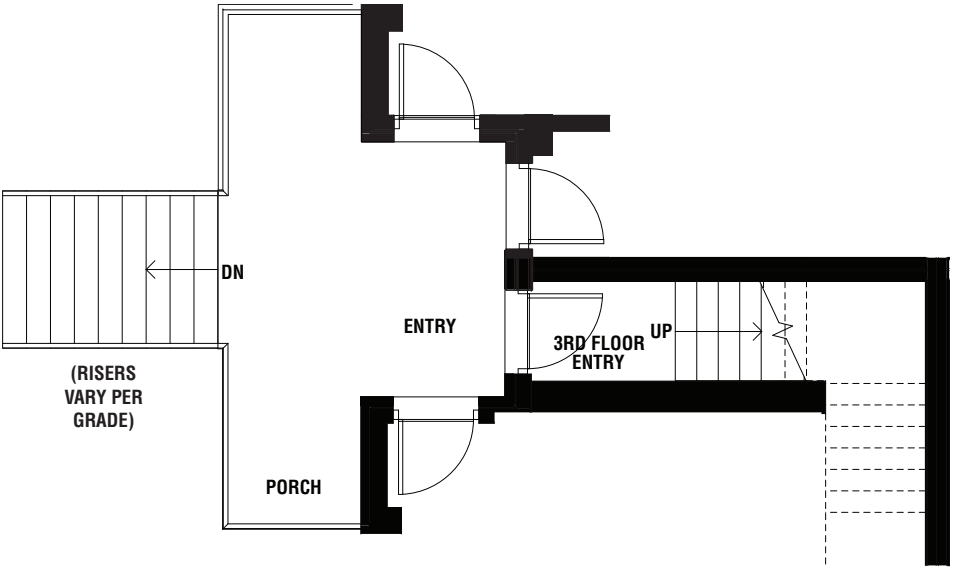

THE
way
URBAN TOWNS IN
ERIN MILLS

URBANWAY

1349 SQ. FT.

URBANWAY

1349 SQ. FT.

MAIN LEVEL

UPPER LEVEL

ROOFTOP LEVEL

ALL AREAS AND STATED ROOM DIMENSIONS ARE APPROXIMATE. ACTUAL USABLE FLOOR AREA MAY VARY FROM STATED FLOOR AREA. E. & O. E. 2E