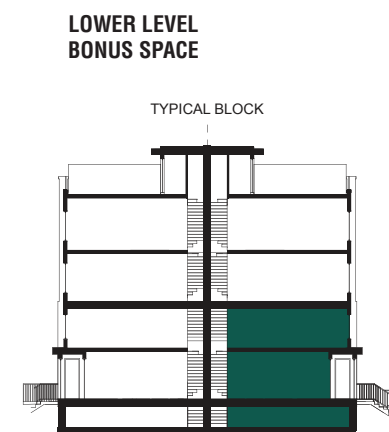

THE  
*way*  
URBAN TOWNS IN  
ERIN MILLS

---

VISTAWAY

---

999 SQ. FT.

# VISTAWAY

999 SQ. FT.

ALL AREAS AND STATED ROOM DIMENSIONS ARE APPROXIMATE. ACTUAL USABLE FLOOR AREA MAY VARY FROM STATED FLOOR AREA. E. & O. E. 3A