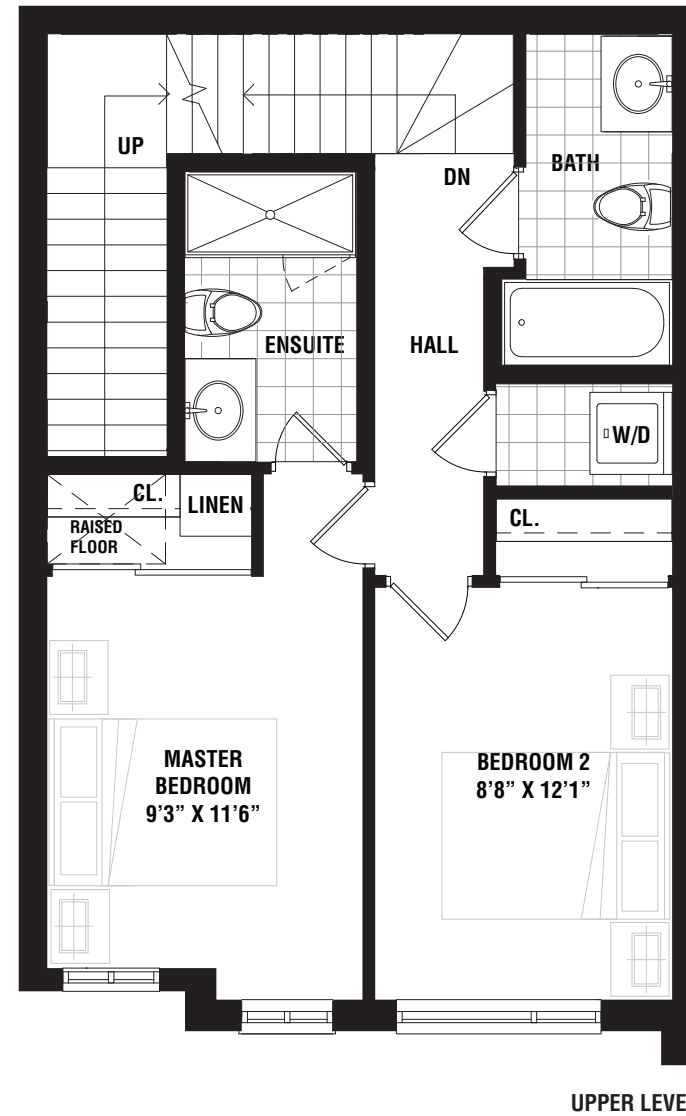

THE  
*way*  
URBAN TOWNS IN  
ERIN MILLS

---

VISTAWAY

---

999 SQ. FT.

# VISTAWAY

999 SQ. FT.

ALL AREAS AND STATED ROOM DIMENSIONS ARE APPROXIMATE. ACTUAL USABLE FLOOR AREA MAY VARY FROM STATED FLOOR AREA. E. & O. E. 3A