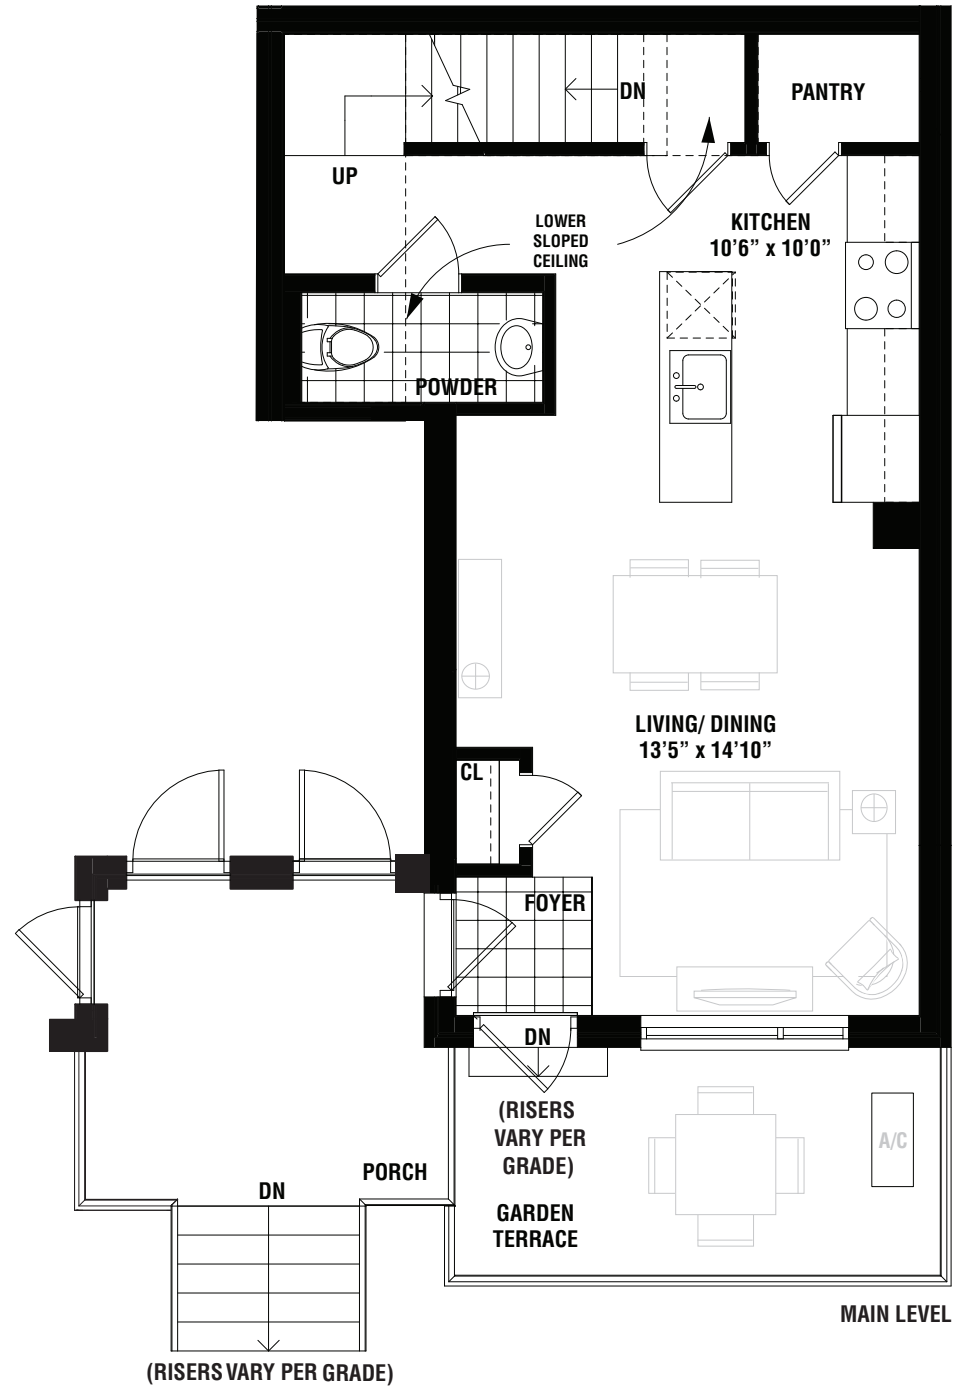

THE  
*way*  
URBAN TOWNS IN  
ERIN MILLS

---

VISTAWAY

---

999 SQ. FT.

# VISTAWAY

999 SQ. FT.

ALL AREAS AND STATED ROOM DIMENSIONS ARE APPROXIMATE. ACTUAL USABLE FLOOR AREA MAY VARY FROM STATED FLOOR AREA. E. & O. E. 3A